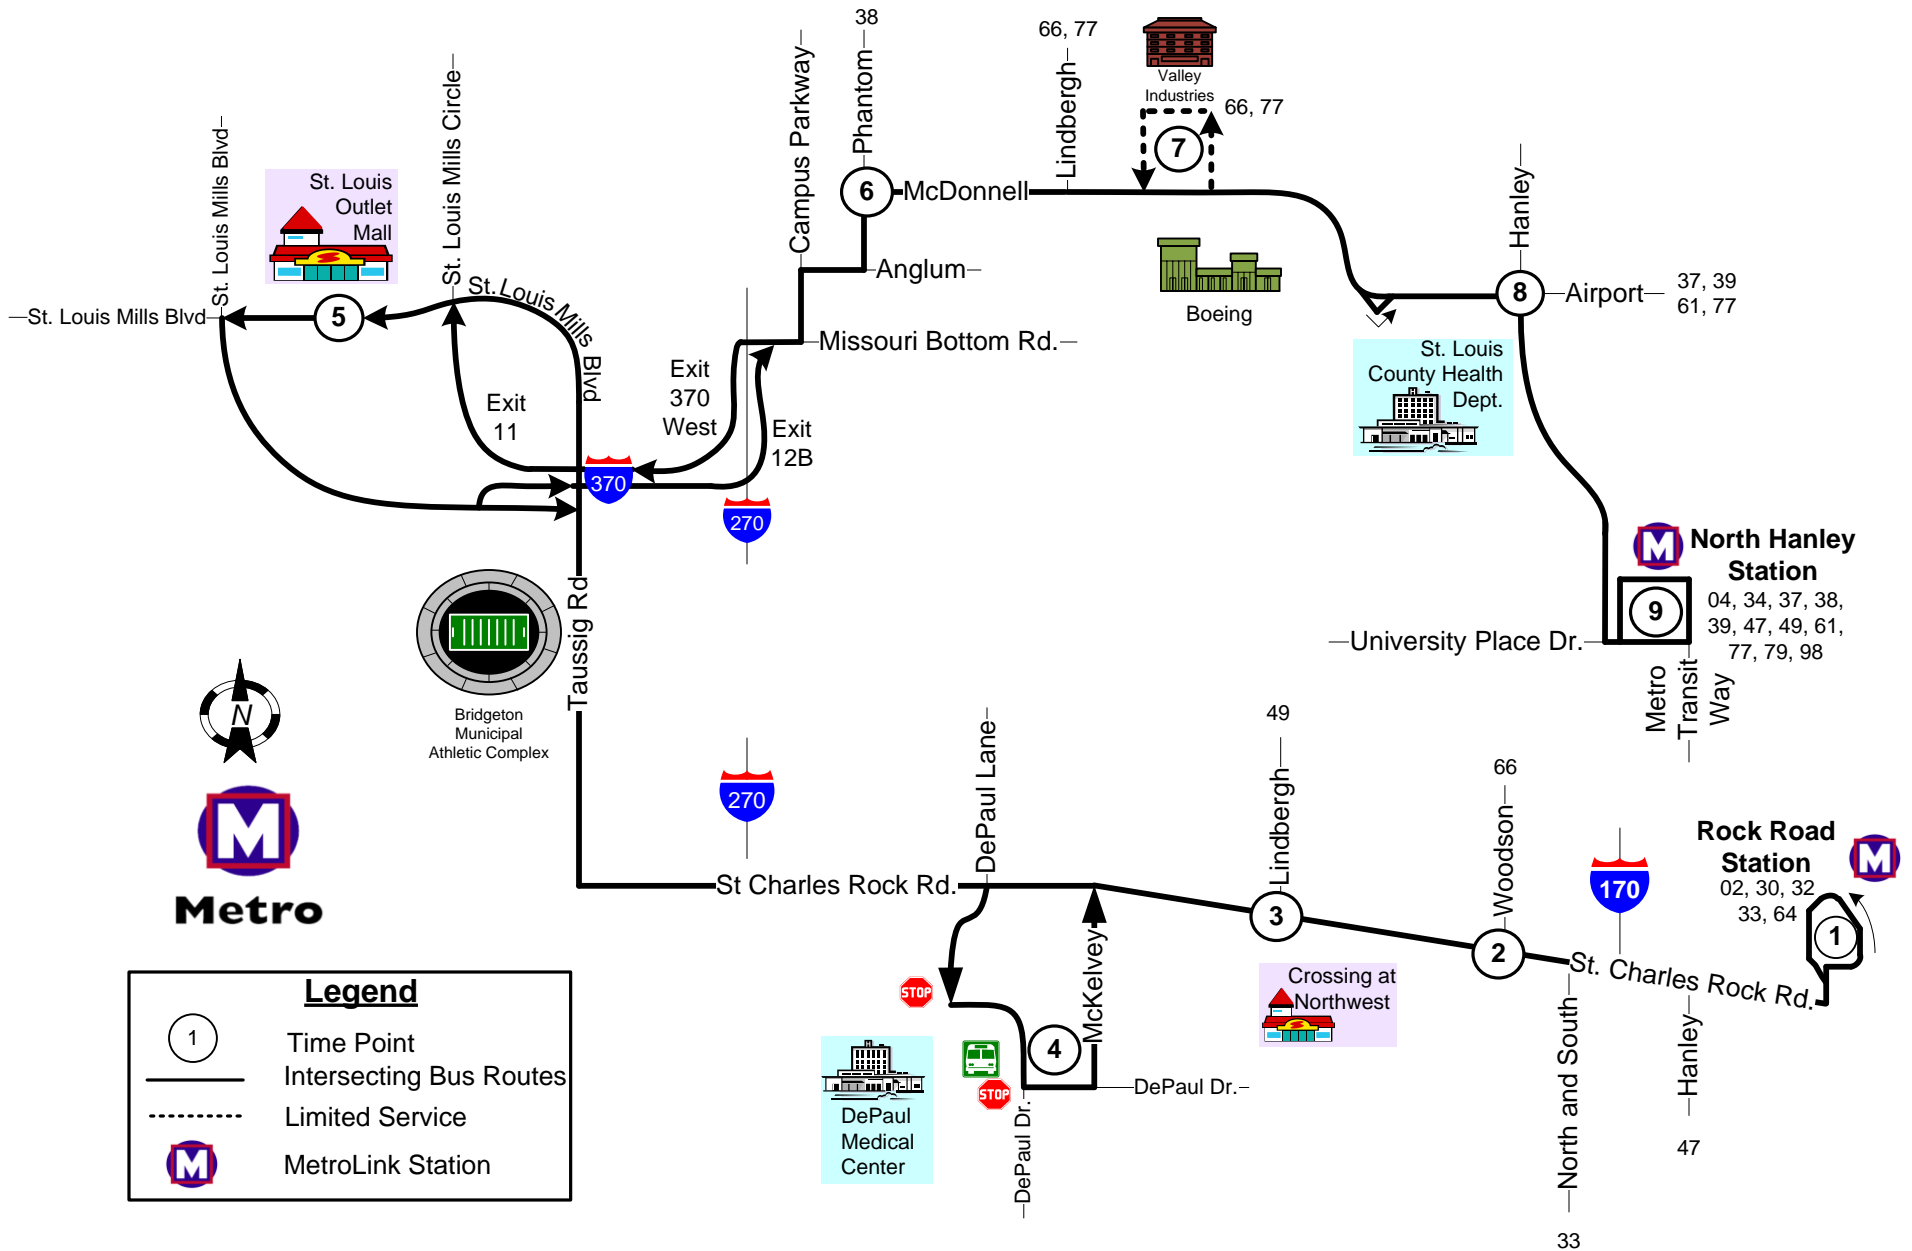

#35 Rock Road

Effective Date: March 14, 2016

Legend

- Time Point
- Intersecting Bus Routes
- Limited Service
- MetroLink Station