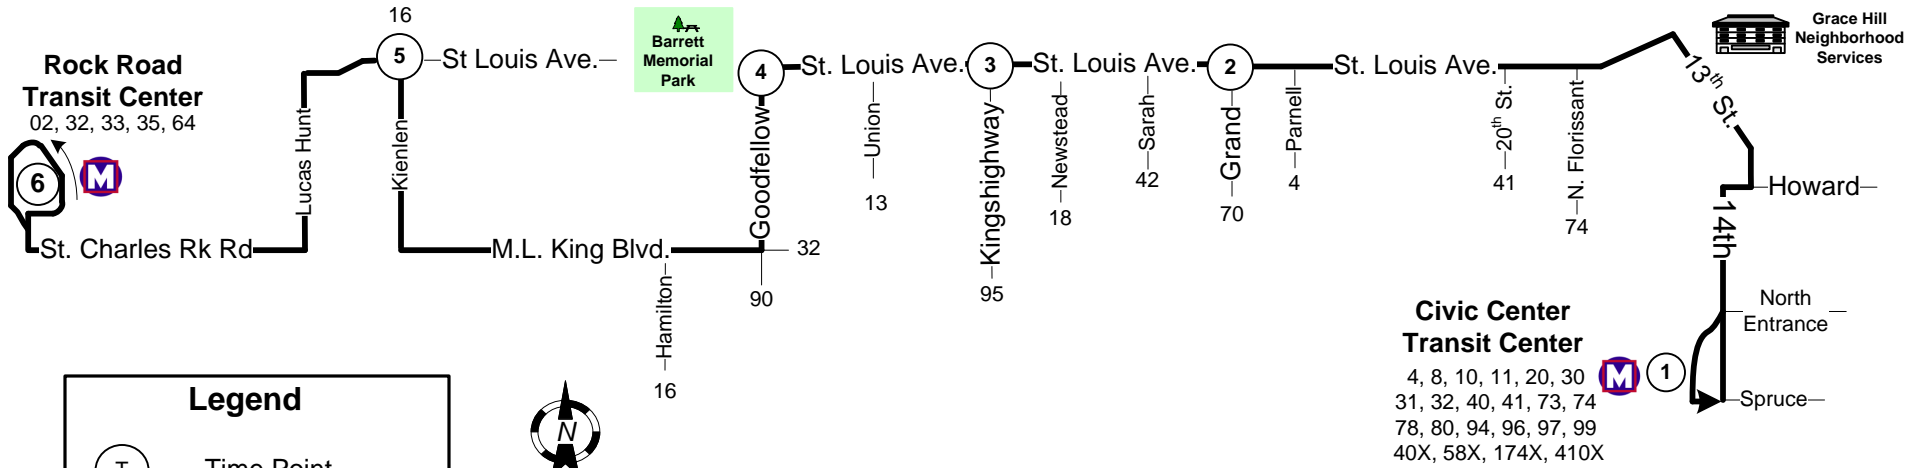

#19 St. Louis Ave.

Effective Date: August 14, 2017

Legend

- Time Point
- Intersecting Bus Routes
- MetroLink Station