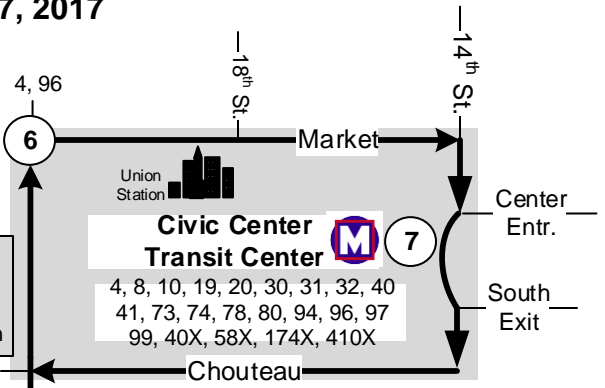

#11 Chippewa

Effective Date: November 27, 2017

Revised: February 5, 2018

Legend

- (T) Time Point
- Intersecting Bus Routes
- (M) MetroLink Station

Loop riding north of Chouteau and east of Jefferson

1 (M) Shrewsbury Transit Center
16, 17, 21, 30
46, 56, 210