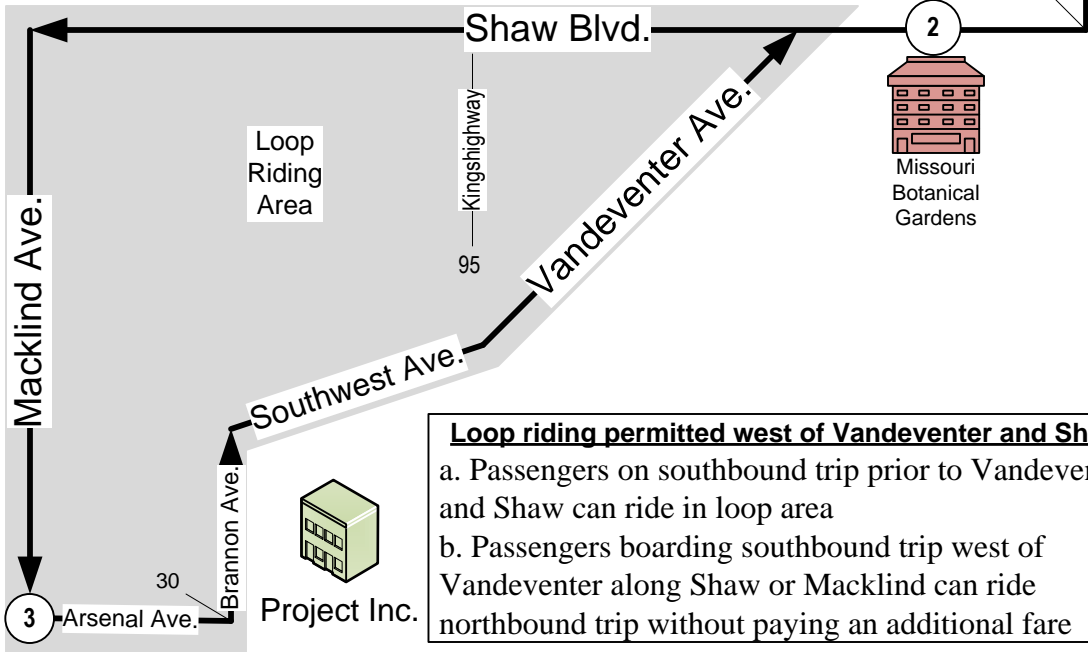

#14 Botanical Garden

Effective Date: March 14, 2016

Central West End Station

1, 8, 10, 13
18 42, 59, 80
95, 57X

Metro

Legend

- Time Point
- Intersecting Bus Routes
- MetroLink Station

Children's Place

Taylor Ave.

Chouteau Ave.

32, 80 — Manchester —

8, 80

Tower Grove Ave.

Loop riding permitted west of Vandeventer and Shaw

- a. Passengers on southbound trip prior to Vandeventer and Shaw can ride in loop area
- b. Passengers boarding southbound trip west of Vandeventer along Shaw or Macklind can ride northbound trip without paying an additional fare