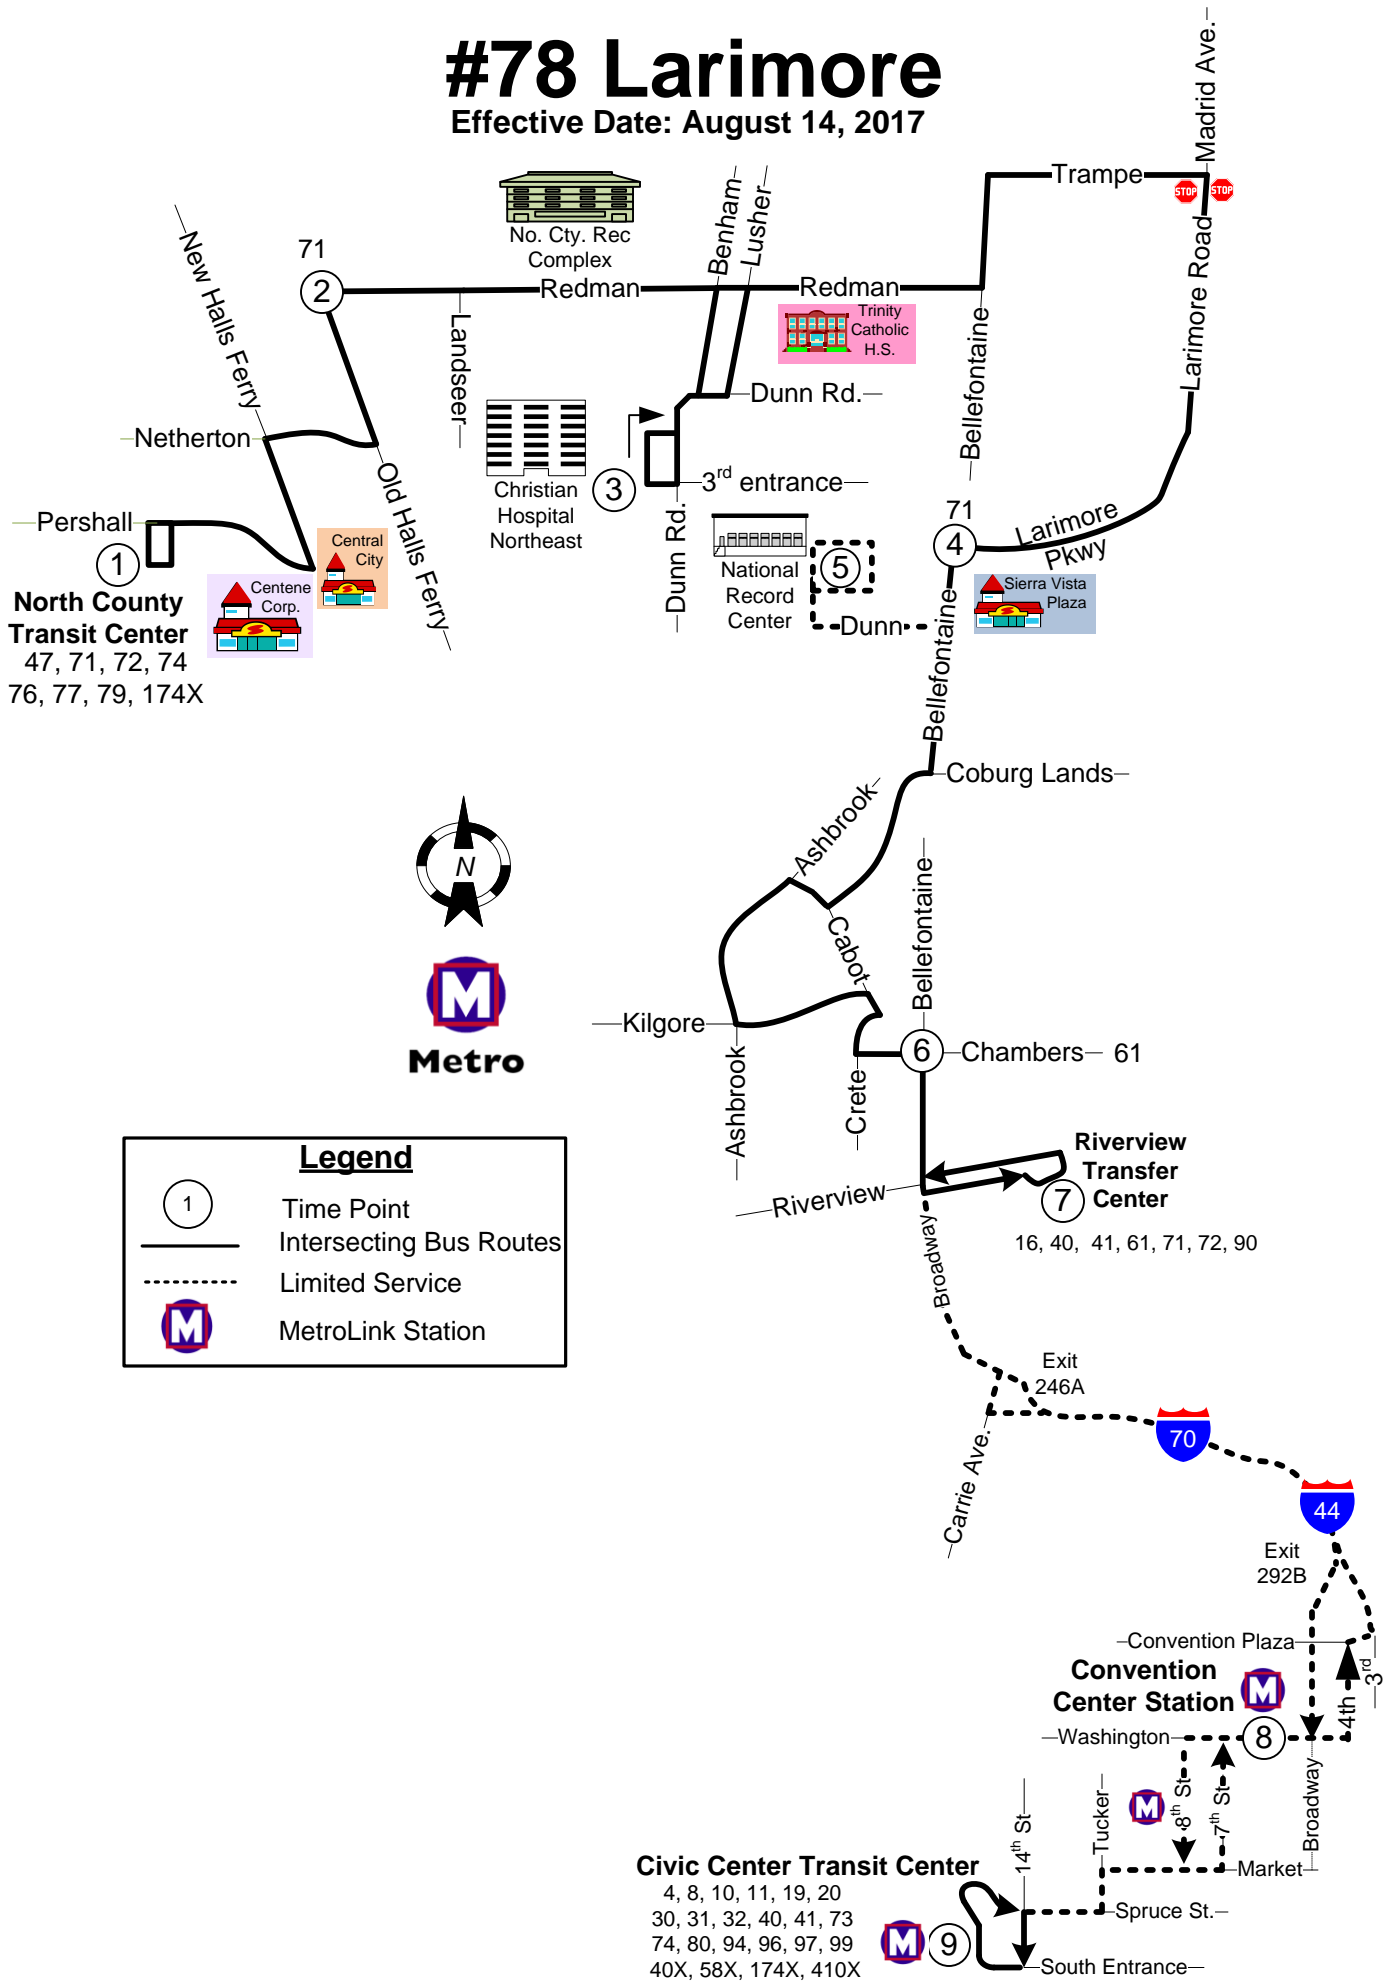

#78 Larimore

Effective Date: August 14, 2017

North County Transit Center
47, 71, 72, 74
76, 77, 79, 174X

Legend

- ① Time Point
- Intersecting Bus Routes
- - - Limited Service
- MetroLink Station

Civic Center Transit Center

4, 8, 10, 11, 19, 20
30, 31, 32, 40, 41, 73
74, 80, 94, 96, 97, 99
40X, 58X, 174X, 410X