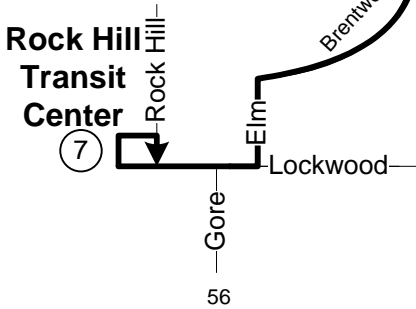

56

Gore

Legend

- (T) Time Point
- Intersecting Bus Routes
- MetroLink Station

Snow Route

Metro

Brentwood I-64 Station
2, 68, 57X

Maplewood Commons
2, 68

Bruno

5

2, 68

Maplewood Commons Dr

Manchester

6

57

Brentwood