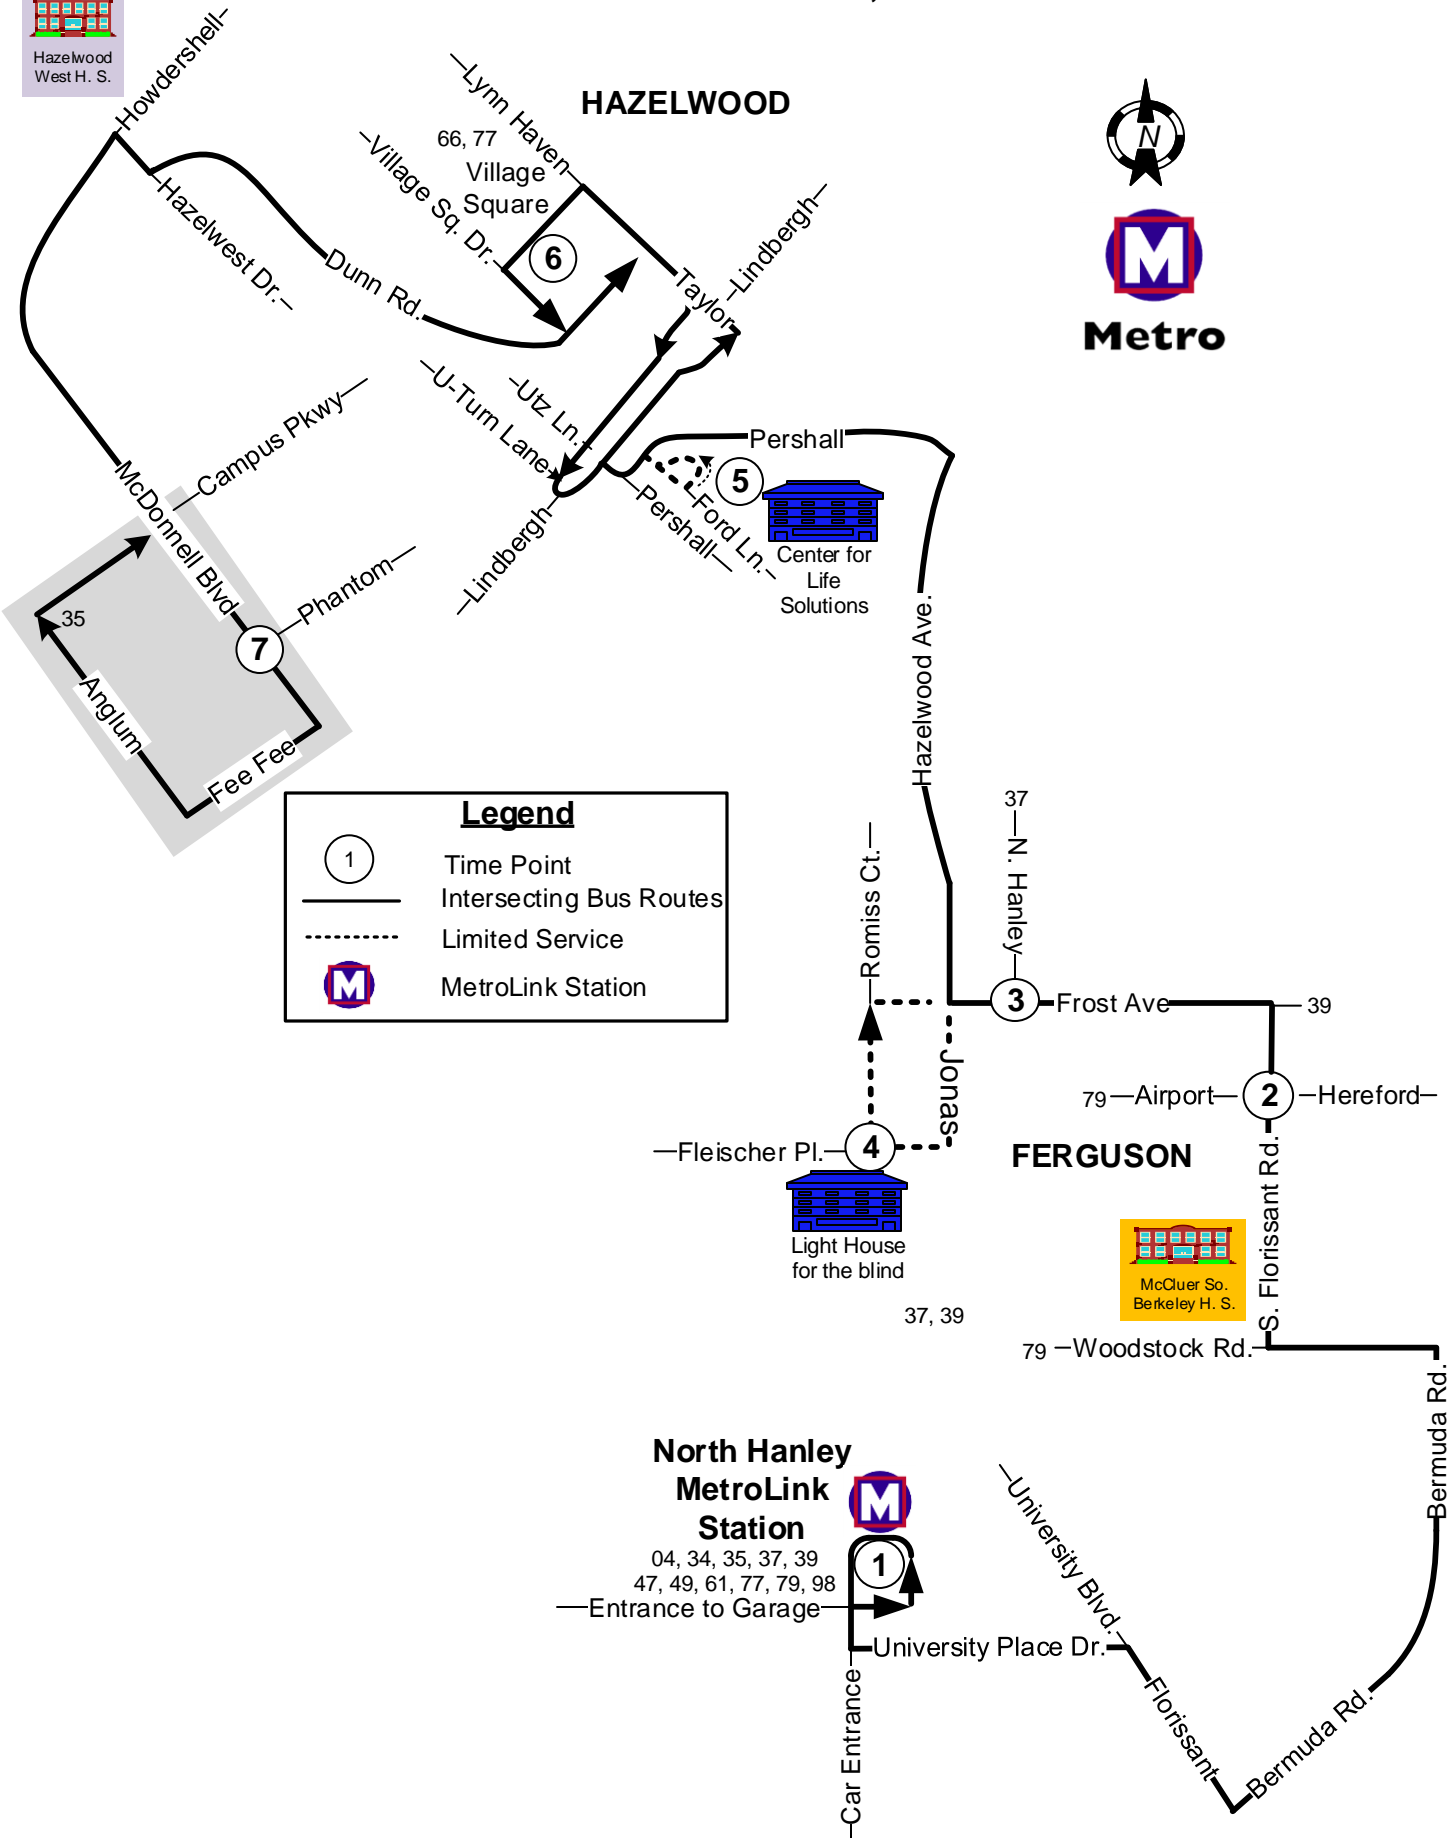

#38 Hazelwood

Effective Date: March 12, 2018

Metro

Legend

- Time Point
- Intersecting Bus Routes
- Limited Service
- MetroLink Station

North Hanley MetroLink Station

04, 34, 35, 37, 39
47, 49, 61, 77, 79, 98

—Entrance to Garage

—Car Entrance

—University Place Dr.

—University Blvd.

—Florissant

—Bermuda Rd.

—Bermuda Rd.

79 —Woodstock Rd.

Hazelwood Ave.

Center for Life Solutions

Pershall

—Lindbergh—

—Taylor—

HAZELWOOD

—Lynn Haven—

66, 77 Village Square

—Anglum—

35

—McDonnell Blvd—

—Campus Pkwy—

—Hazelwest Dr.—

—Howdershell—