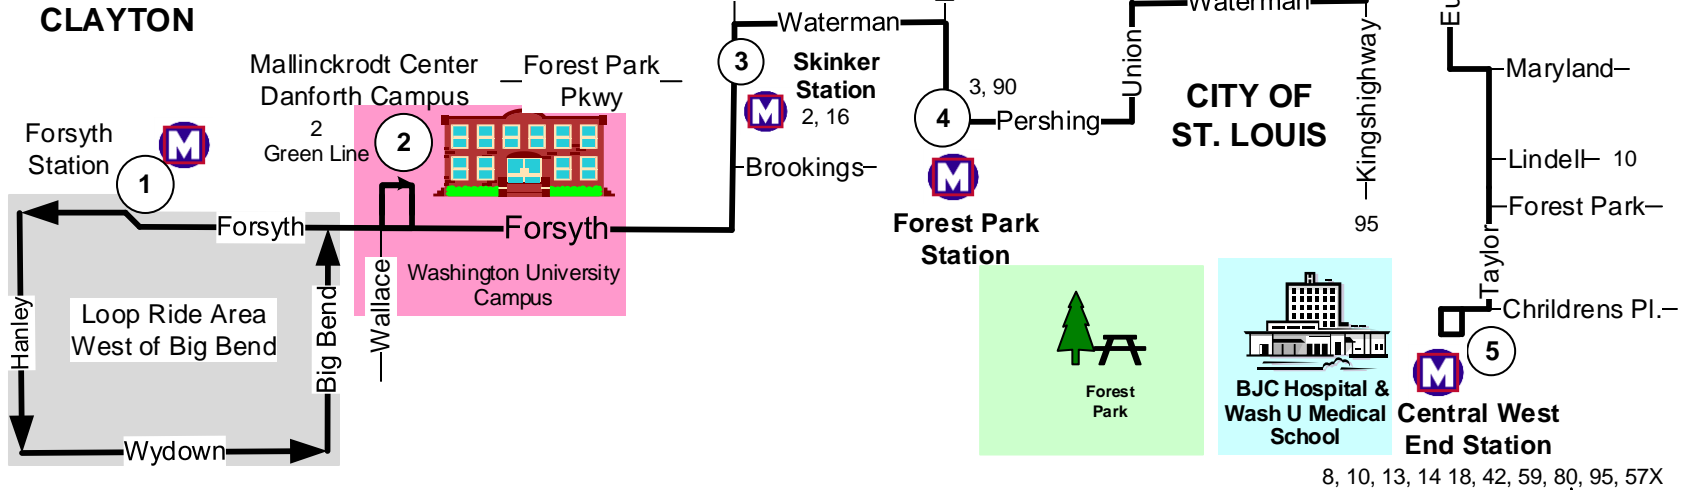

# #01 Gold Line

Effective Date: May 1, 2017

**Loop riding permitted west of Big Bend and Forsyth**

**A.** Passengers already onboard westbound trip prior to Big Bend and Forsyth can loop ride in area west of Big Bend.

**B.** Passengers boarding westbound trip between Big Bend and Forsyth Station can ride out of the loop area on eastbound trip without paying an additional fare.

**Legend**

-  Time Point
-  Intersecting Bus Routes
-  MetroLink Station