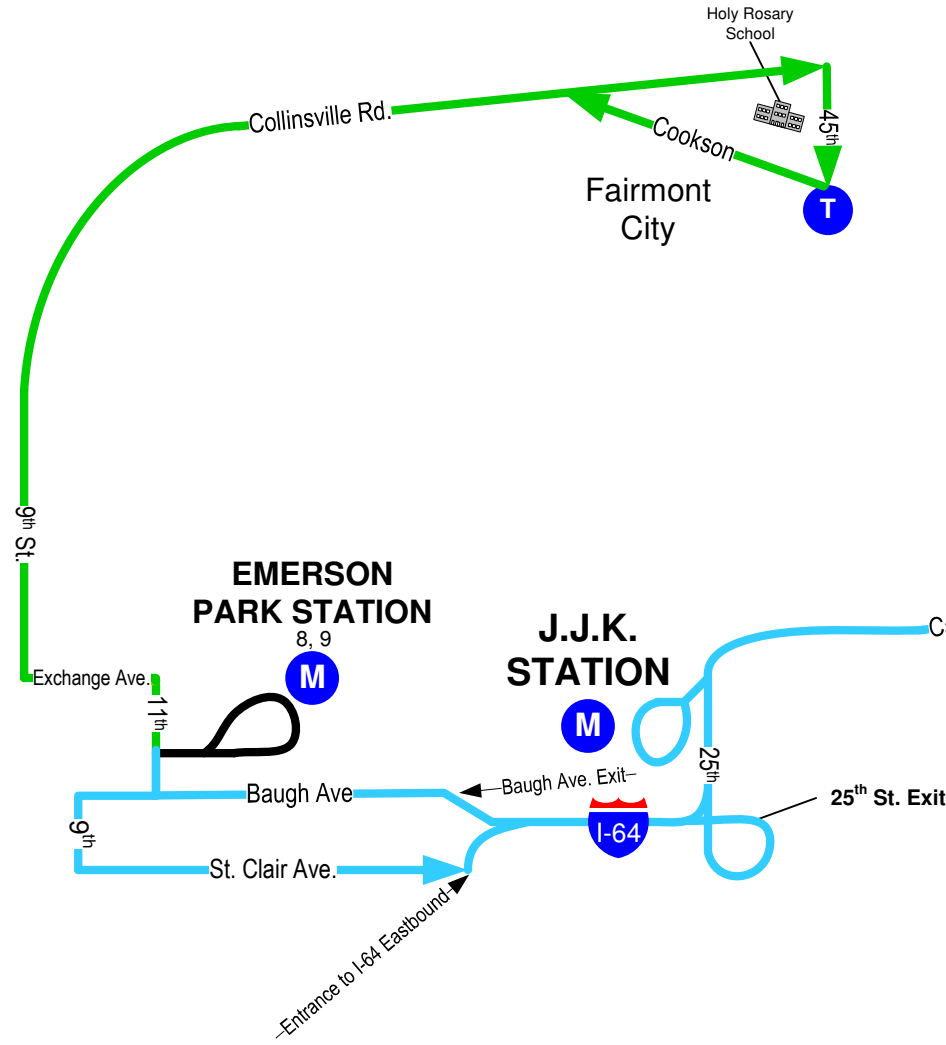

# #6 Rosemont #6 Fairmont City

Effective Date: March 19, 2007  
Revised 11-30-09

- M** MetroLink Station
- TP** Transfer/Time Point
- T** Time Point