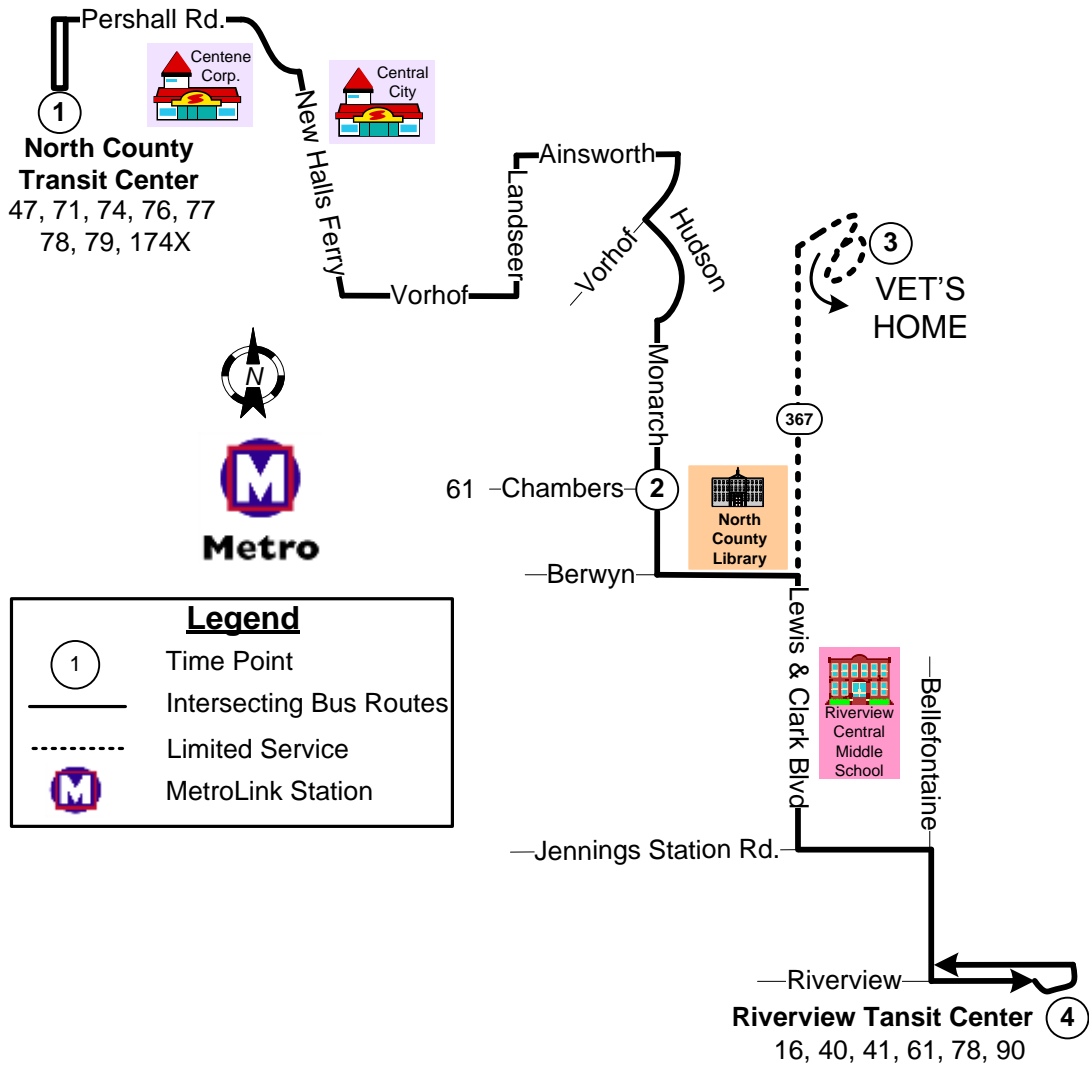

#72 Monarch

Effective Date: March 14, 2016

Legend	
	Time Point
	Intersecting Bus Routes
	Limited Service
	MetroLink Station