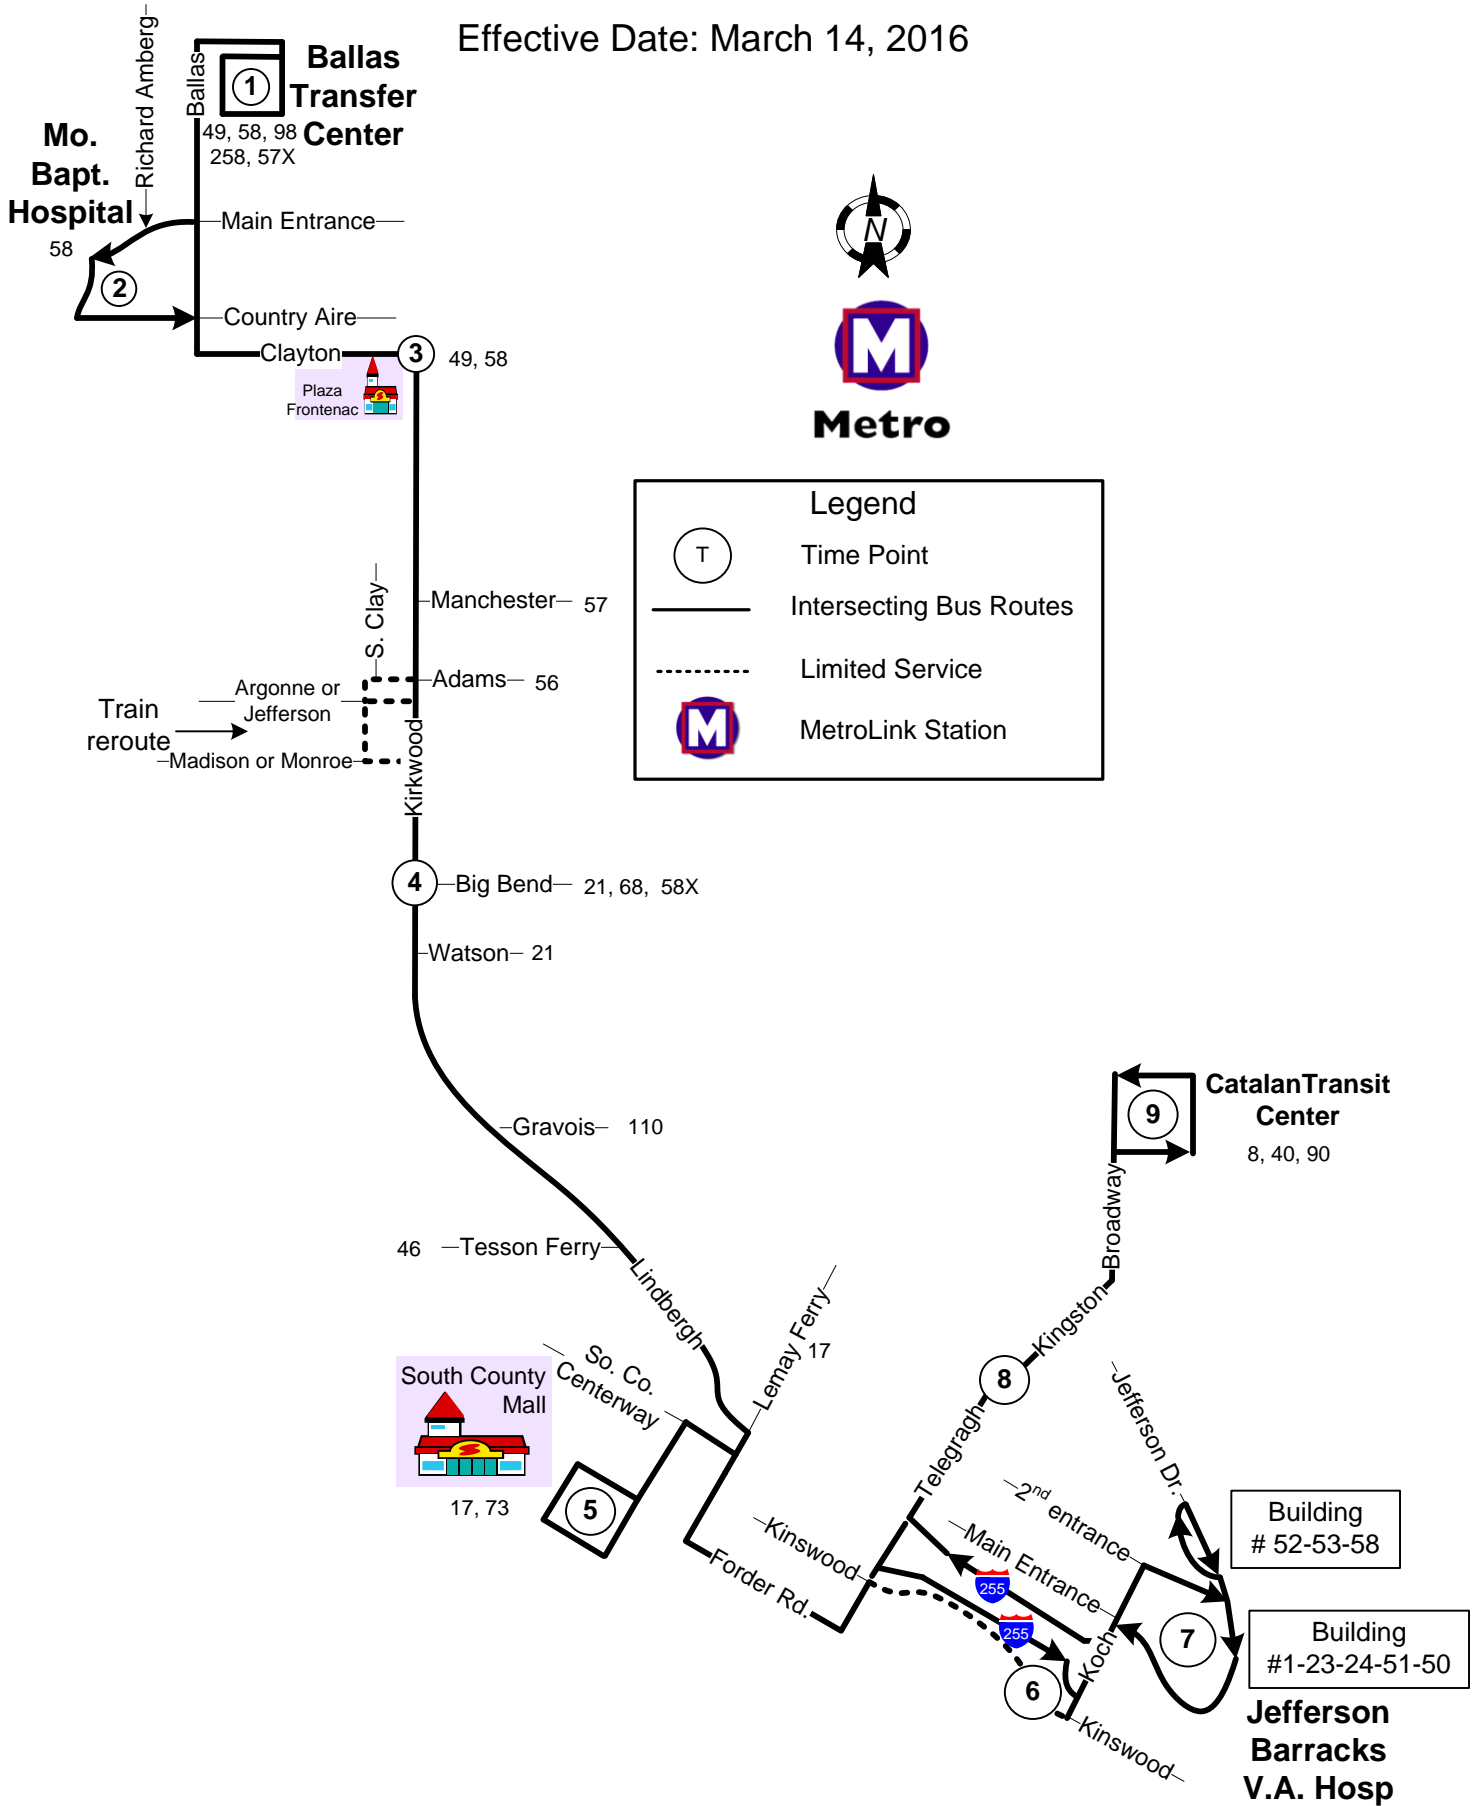

# #48 South Lindbergh

Effective Date: March 14, 2016

**1** Ballas Transfer Center  
49, 58, 98  
258, 57X

Mo. Bapt. Hospital  
58

Main Entrance  
Country Aire  
Clayton

Plaza Frontenac

3 49, 58

Manchester 57

Adams 56

Argonne or Jefferson  
Madison or Monroe  
Train reroute

4 Big Bend 21, 68, 58X

Watson 21

Gravois 110

46 Tesson Ferry

South County Mall  
17, 73

5

So. Co. Centerway

Jefferson Dr.

Kinswood

Kinswood

Broadway

Telegraph

2nd entrance

Main Entrance

Koch

Lemay Ferry

Lindbergh

255

255

**Metro**

**Legend**

- (T) Time Point
- Intersecting Bus Routes
- - - Limited Service
- M MetroLink Station