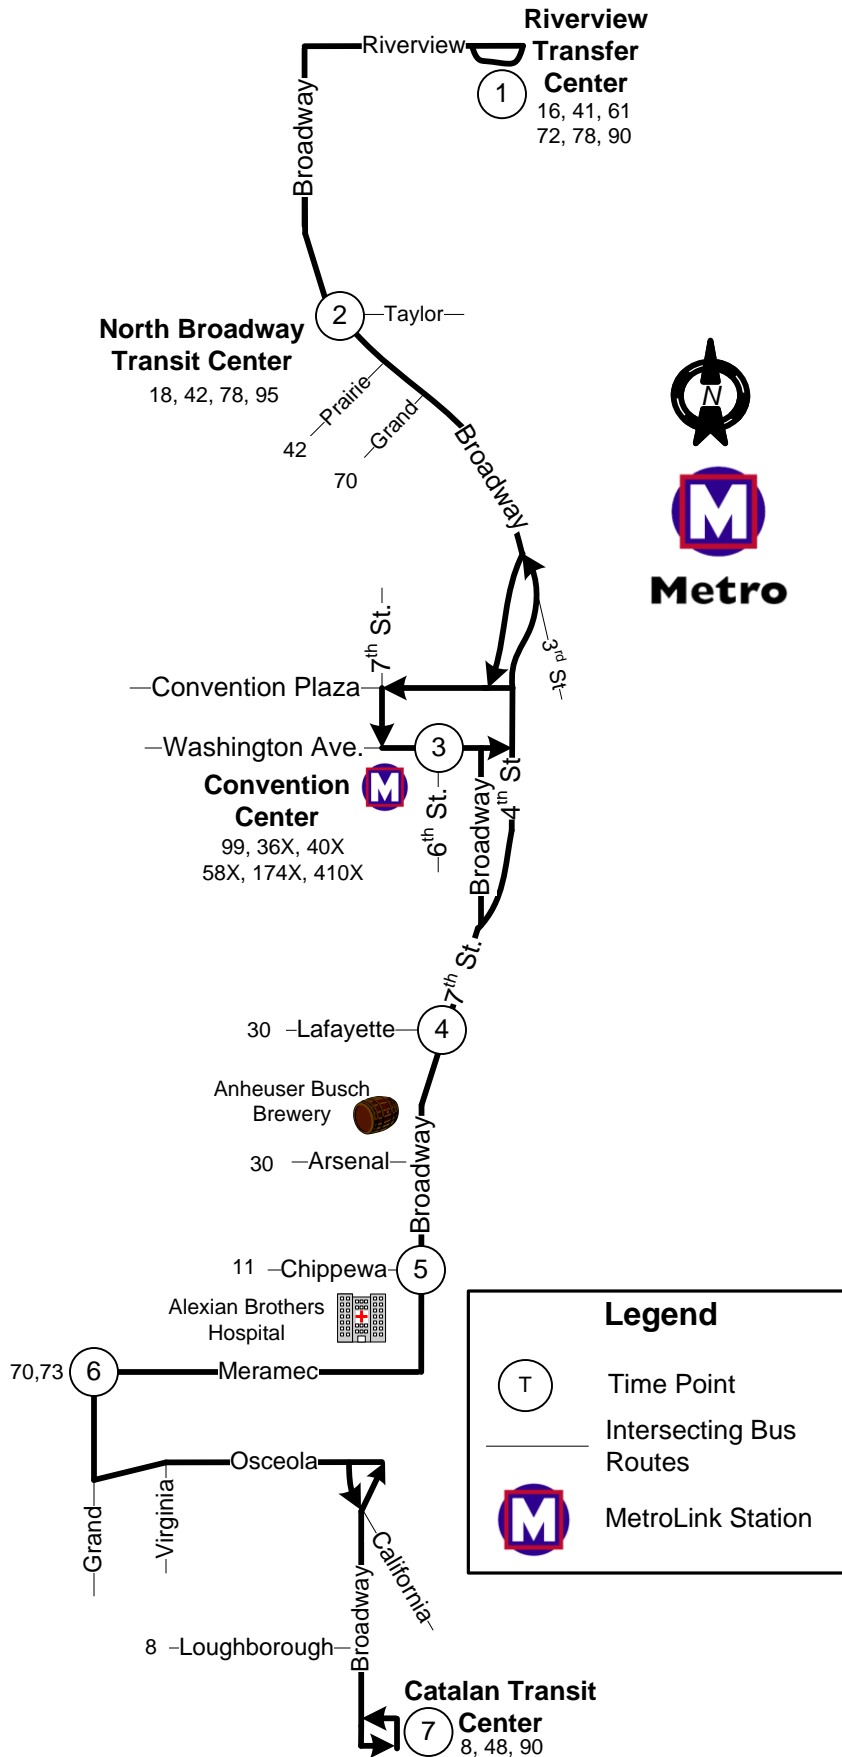

#40 Broadway

Effective Date: March 14, 2016

Metro

Legend	
	Time Point
	Intersecting Bus Routes
	MetroLink Station