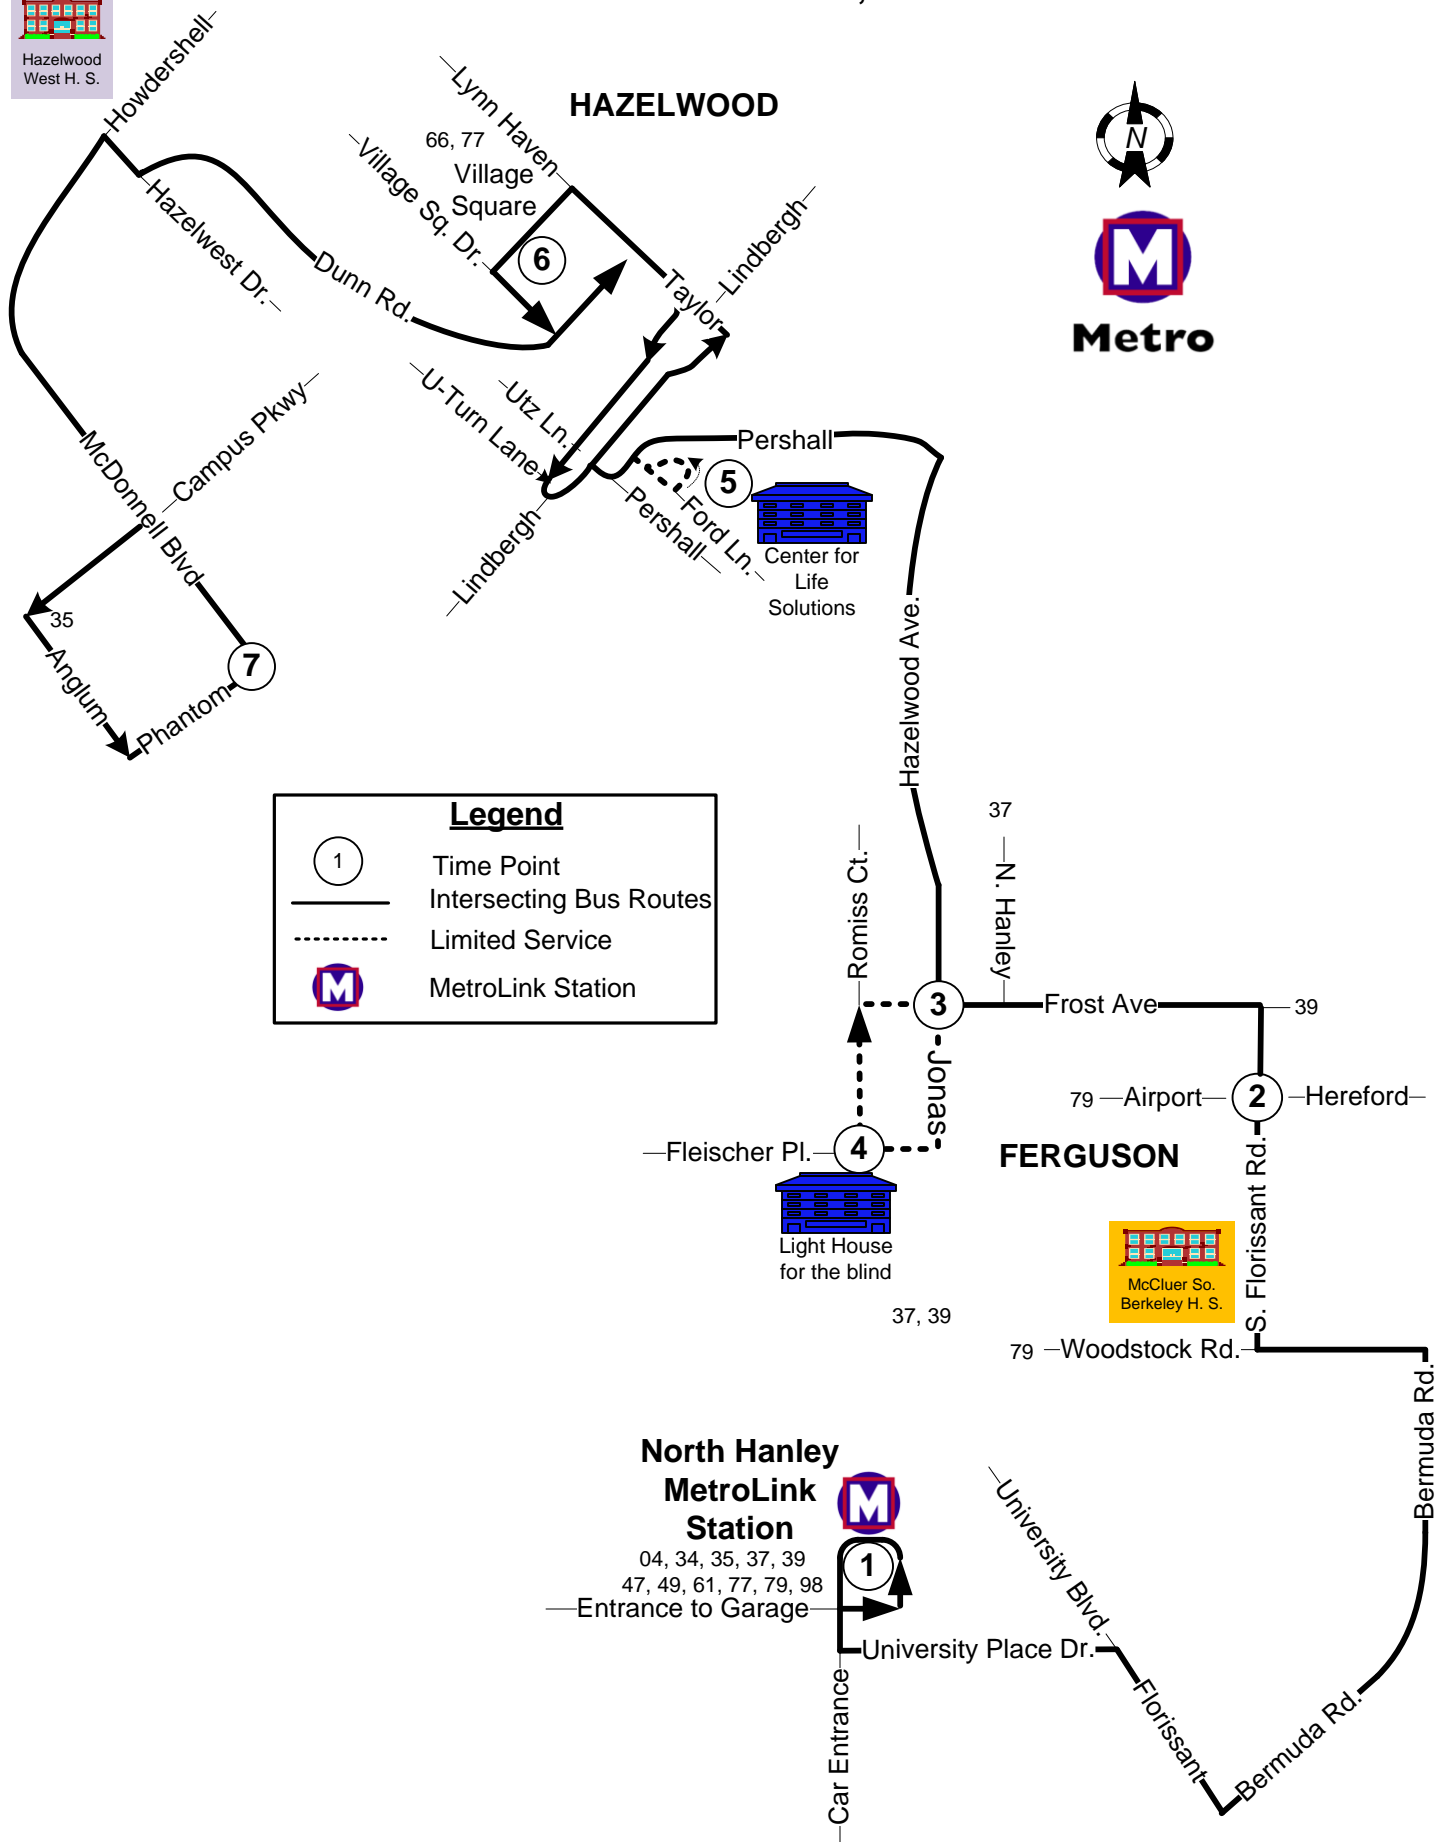

#38 Hazelwood

Effective Date: March 14, 2016

Hazelwood West H. S.

Metro

Legend

-  Time Point
-  Intersecting Bus Routes
-  Limited Service
-  MetroLink Station

North Hanley MetroLink Station

04, 34, 35, 37, 39
47, 49, 61, 77, 79, 98

—Entrance to Garage—

—Car Entrance—
—University Place Dr.—

McCluer So. Berkeley H. S.

FERGUSON

79 —Woodstock Rd.—

—University Blvd.—

—Florissant—

—Bermuda Rd.—

—S. Florissant Rd.—

79 —Airport—

39 —Frost Ave—

37 —N. Hanley—

Hazelwood Ave.

Center for Life Solutions

Pershall

—Fleischer Pl.—

66, 77

Village Square

Lynn Haven

Howdershell

Hazelwest Dr.

Dunn Rd.

U-Turn Lane

Utz Ln.