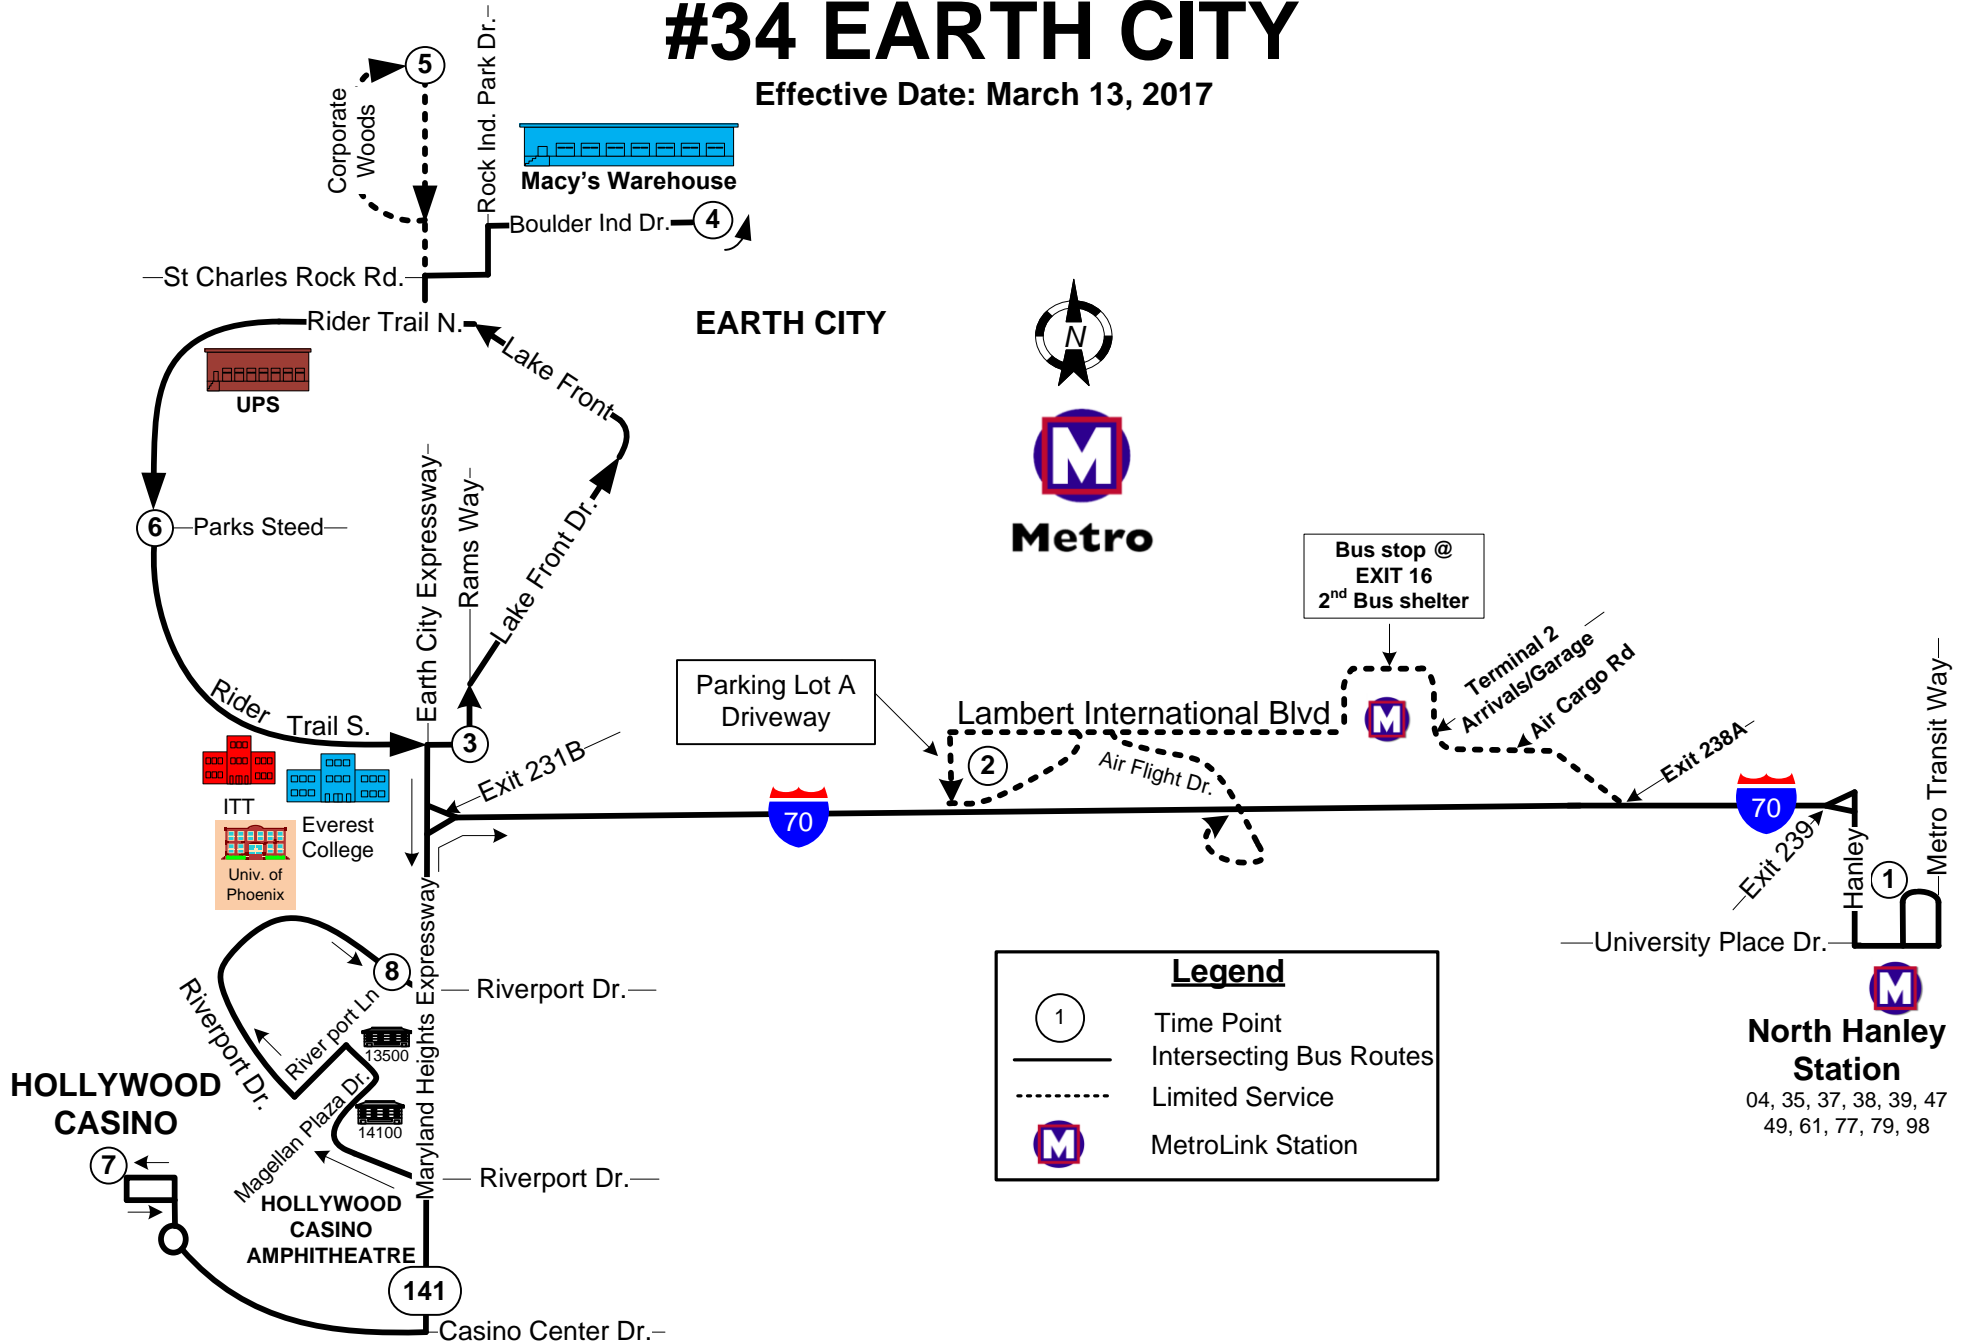

#34 EARTH CITY

Effective Date: March 13, 2017

Legend

- ① Time Point
- Intersecting Bus Routes
- Limited Service
- M MetroLink Station

North Hanley Station
 04, 35, 37, 38, 39, 47
 49, 61, 77, 79, 98