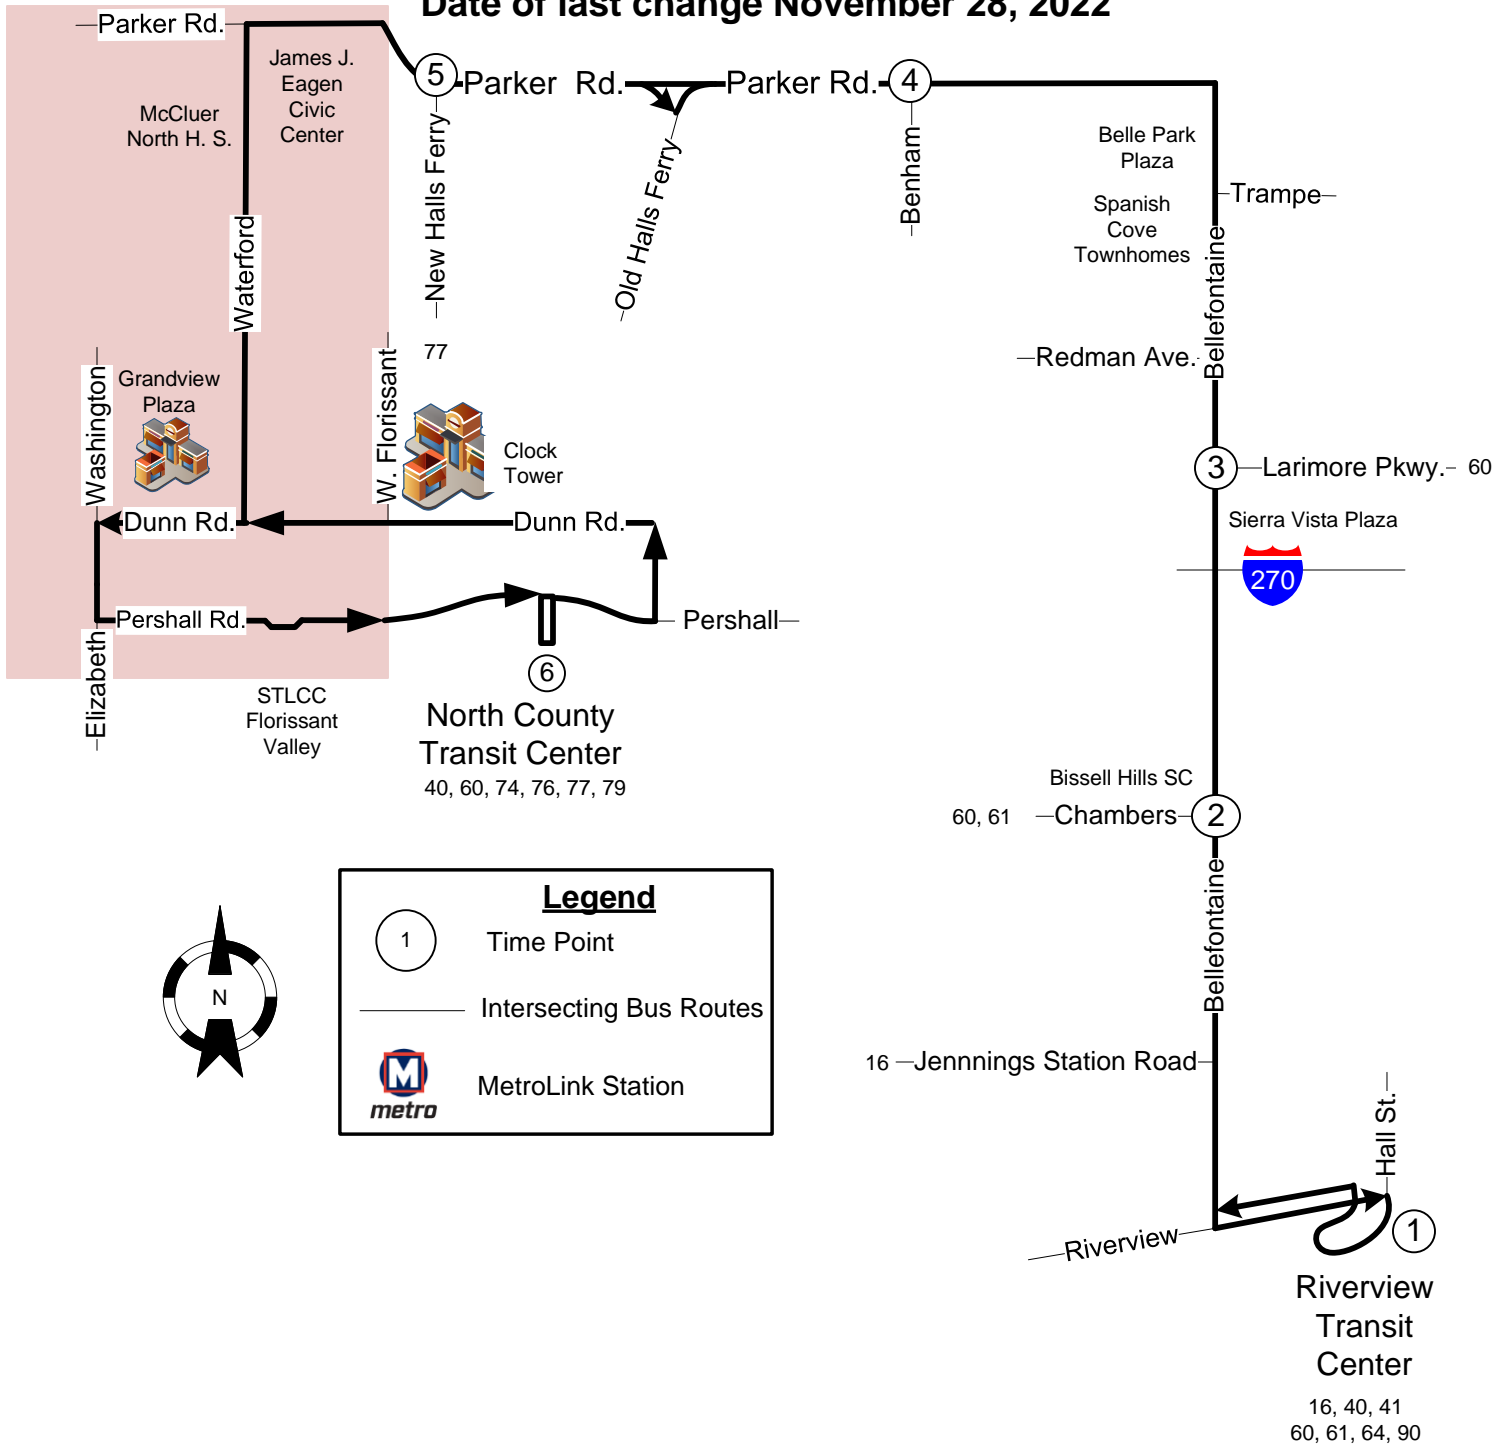

#78 Bellefontaine

Current as of: December 2, 2024

Date of last change November 28, 2022

Legend	
	Time Point
	Intersecting Bus Routes
	MetroLink Station