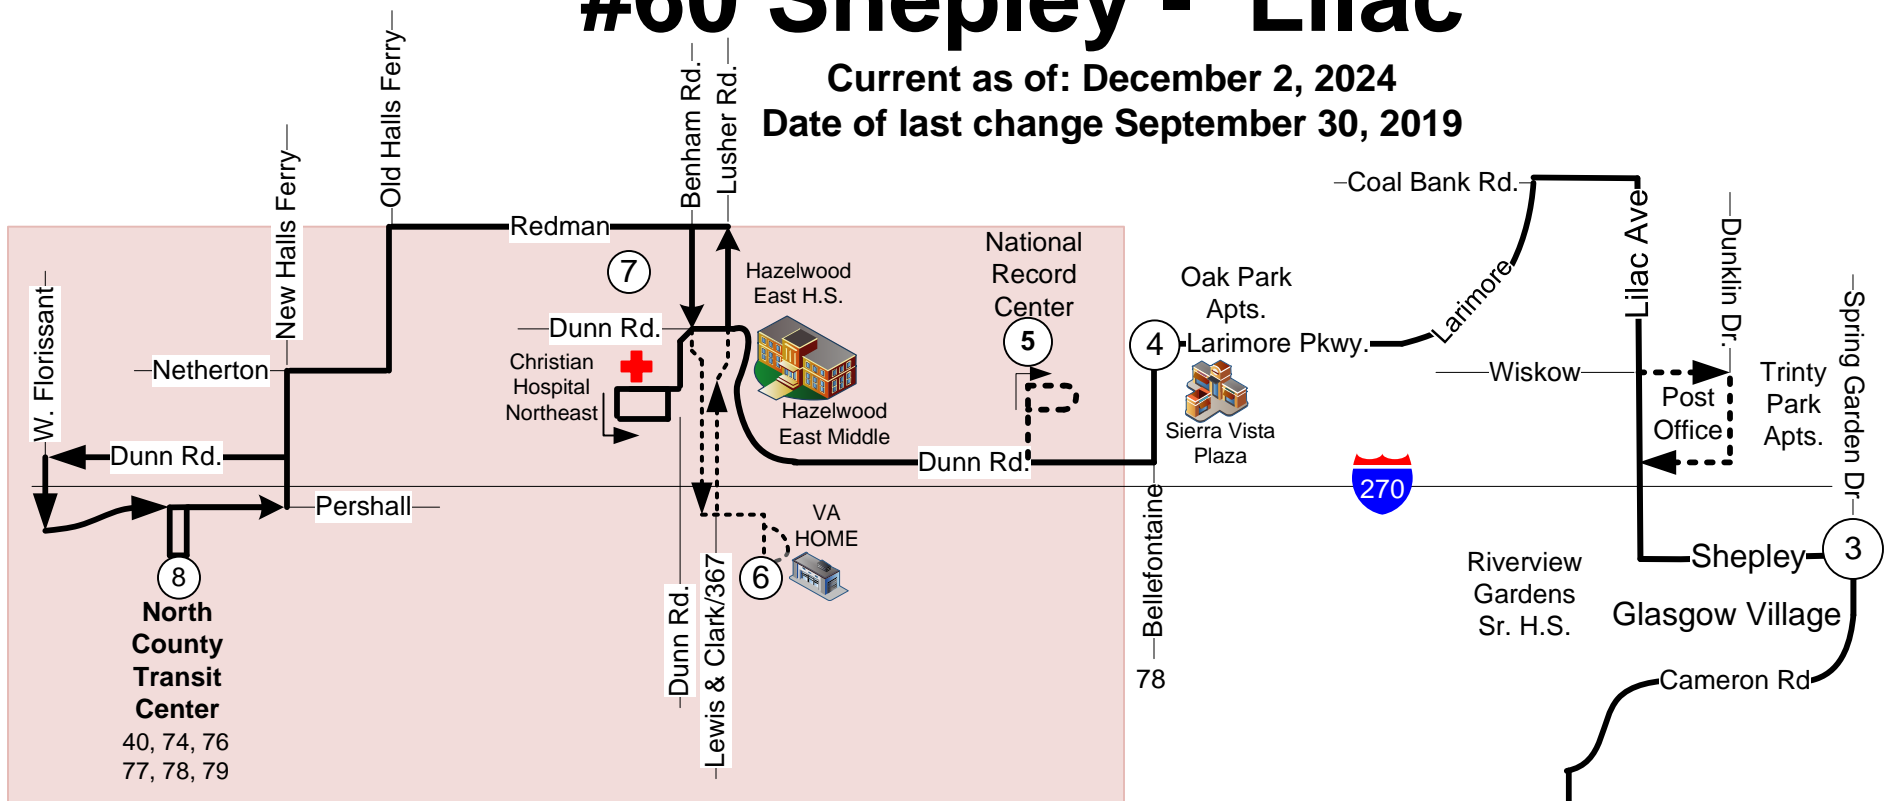

# #60 Shepley - Lilac

Current as of: December 2, 2024  
Date of last change September 30, 2019

**Legend**

-  Time Point
-  Intersecting Bus Routes
-  Limited Service
-  MetroLink Station