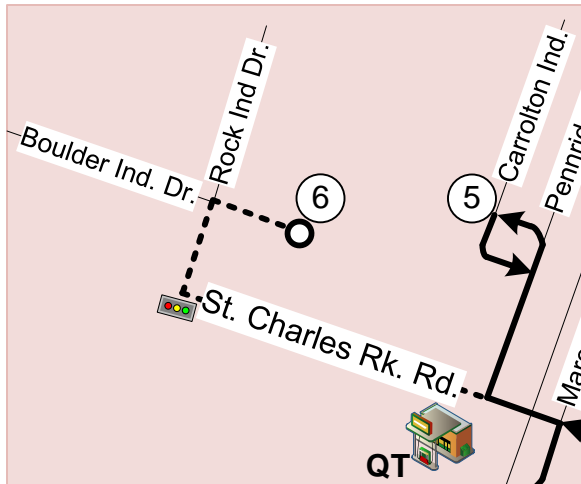

#35 Rock Road

Current as of: December 2, 2024
Date of last change November 27, 2022

Legend

- ① Time Point
- Intersecting Bus Routes
- - - Limited Service
- MetroLink Station

Rock Road
Transit Center
02, 19, 32, 64
PAGEDALE
St. Charles Rock Road