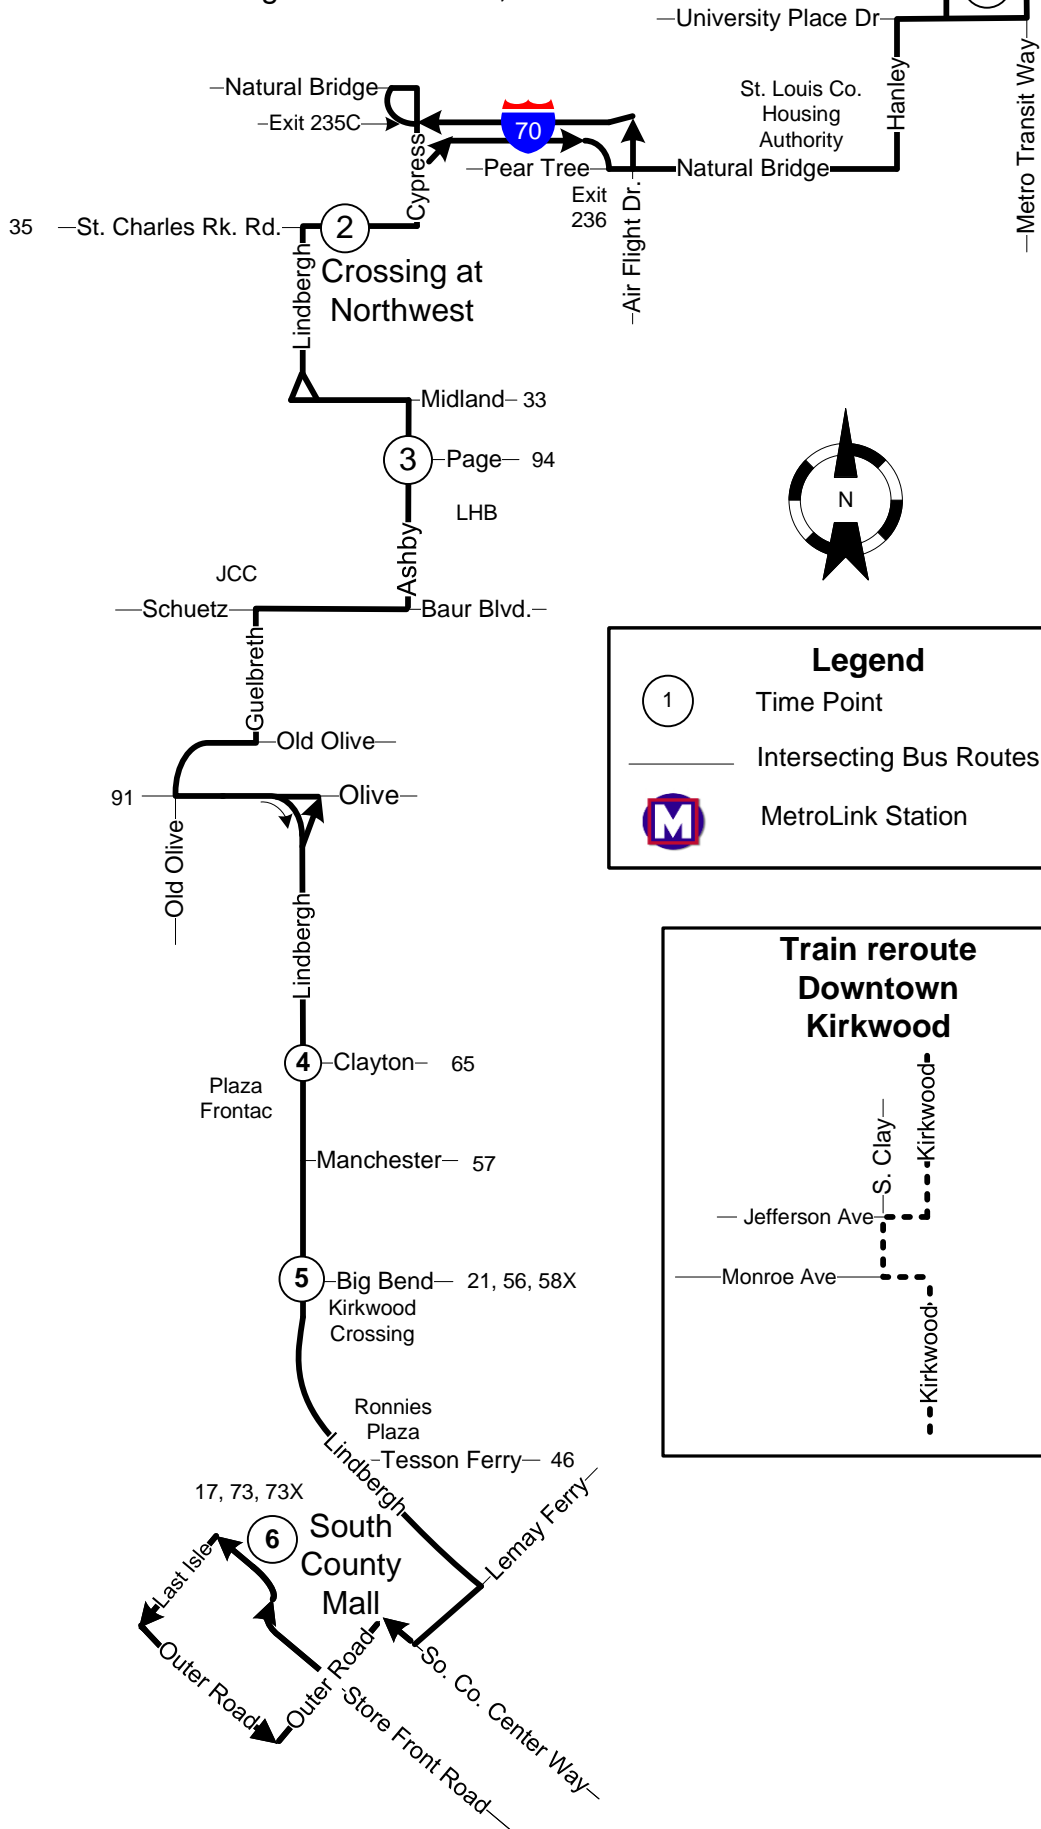

# #49 Lindbergh

Current as of: June 17, 2024  
 Date of last change: November 27, 2023

N. Hanley  
 Transit Center  
 4, 34, 47, 61, 76  
 77, 79, 98, 100

**Legend**

-  Time Point
-  Intersecting Bus Routes
-  MetroLink Station