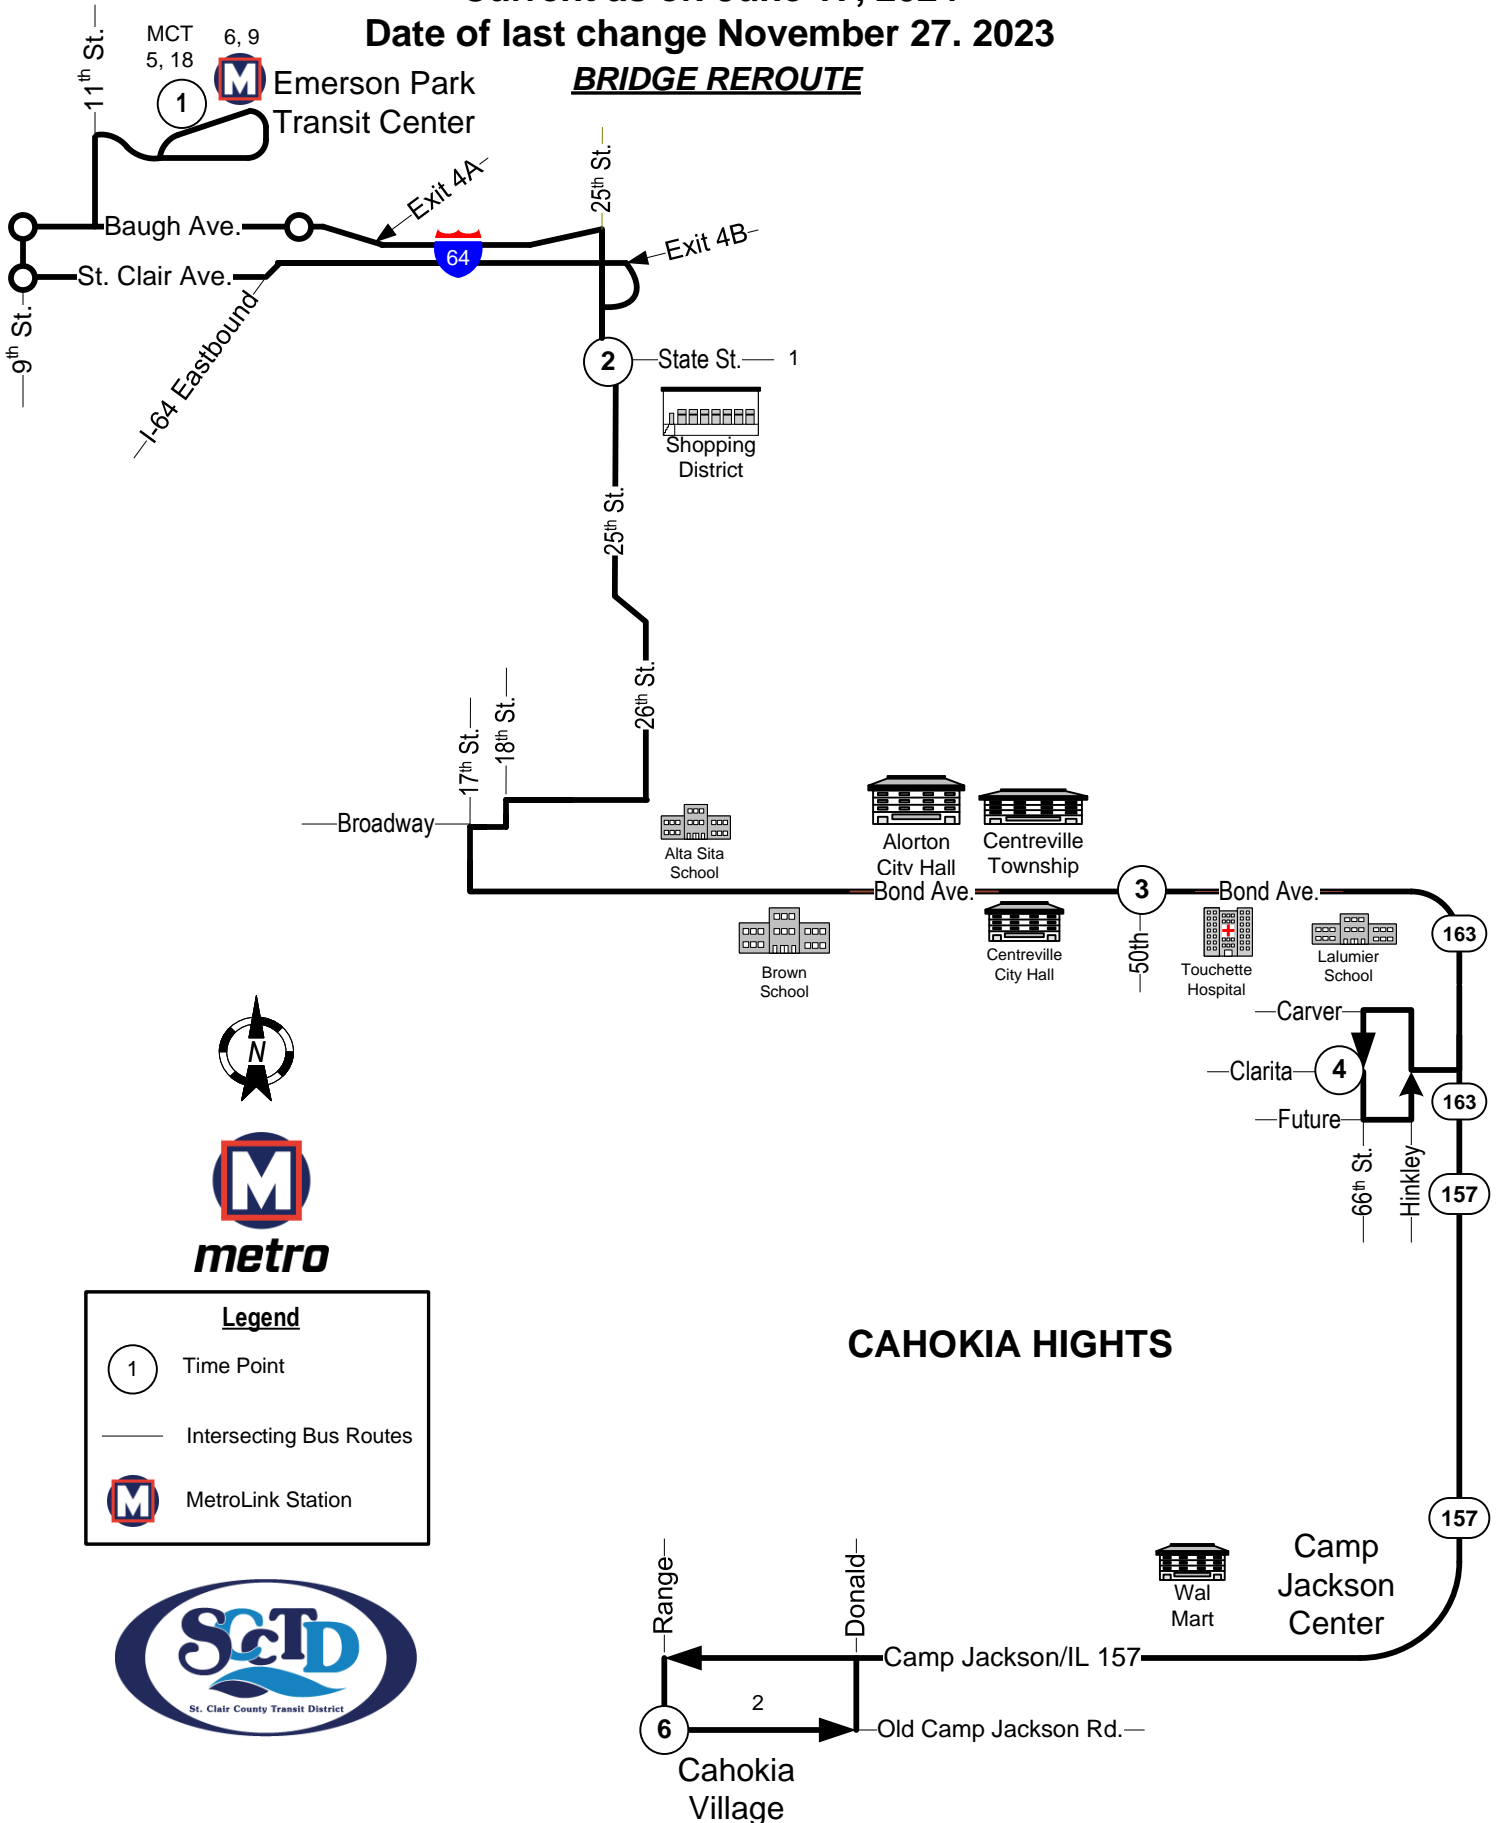

# #8 Alta Sita

Current as of: June 17, 2024

Date of last change November 27, 2023

## BRIDGE REROUTE

**metro**

**Legend**

-  Time Point
-  Intersecting Bus Routes
-  MetroLink Station

### CAHOKIA HIGHTS