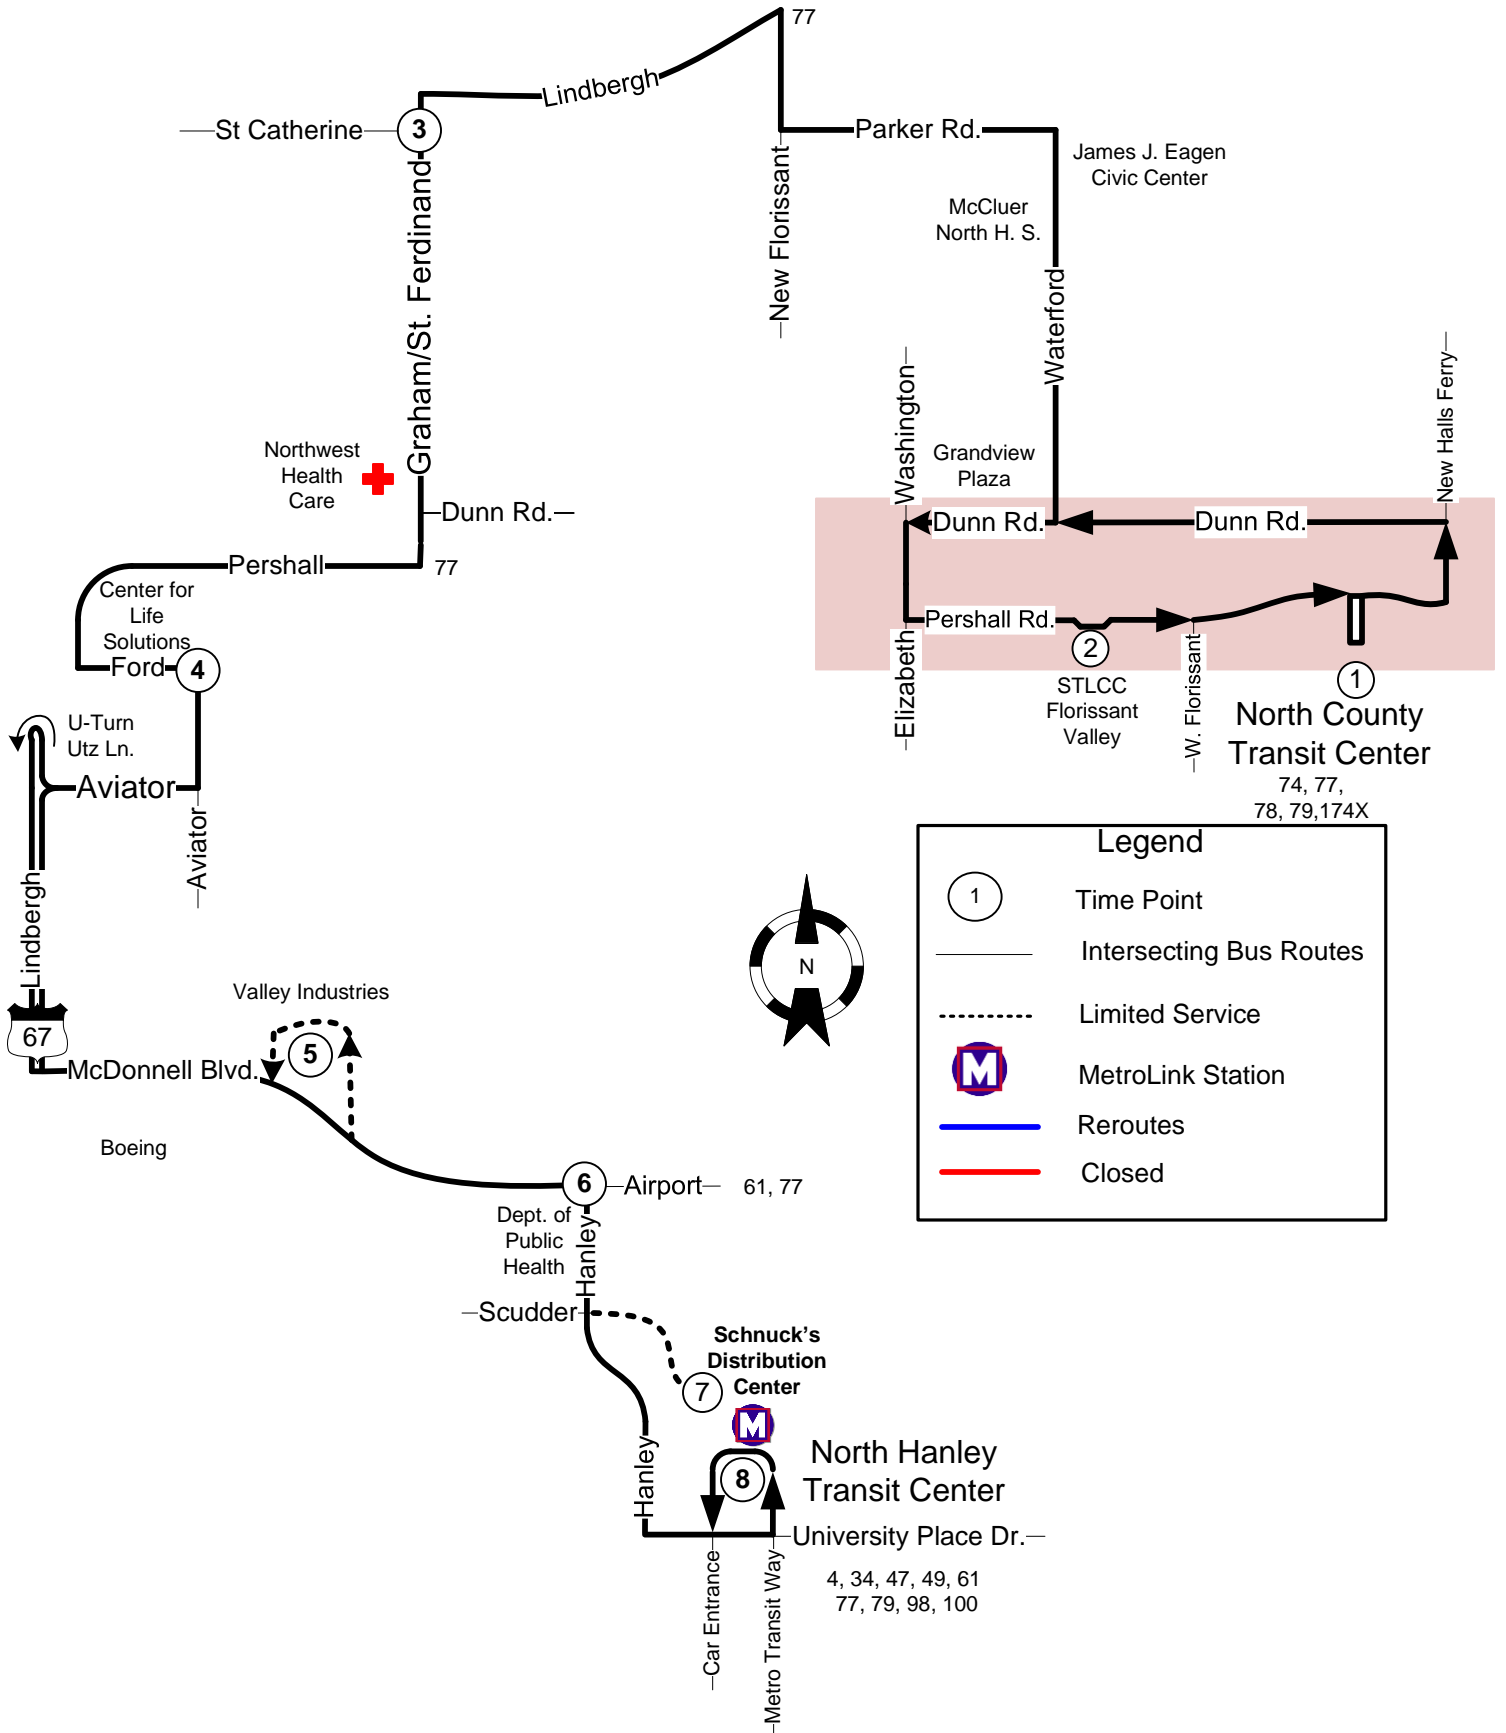

# #76 McDonnell-Waterford

Current as of: January 15, 2024

Date of last change November 27, 2023

**Legend**

- 1 Time Point
- Intersecting Bus Routes
- Limited Service
- M MetroLink Station
- Reroutes
- Closed

**North Hanley Transit Center**  
 University Place Dr.—  
 4, 34, 47, 49, 61  
 77, 79, 98, 100

**North County Transit Center**  
 74, 77,  
 78, 79, 174X