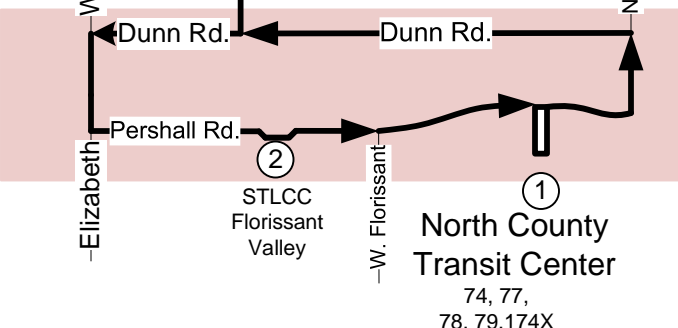

# #76 McDonnell-Waterford

Current as of: January 15, 2024

Date of last change November 27, 2023

**Legend**

- 1 Time Point
- Intersecting Bus Routes
- Limited Service
- M MetroLink Station
- Reroutes
- Closed

**North Hanley Transit Center**  
 University Place Dr.—  
 4, 34, 47, 49, 61  
 77, 79, 98, 100

**North County Transit Center**  
 74, 77,  
 78, 79, 174X