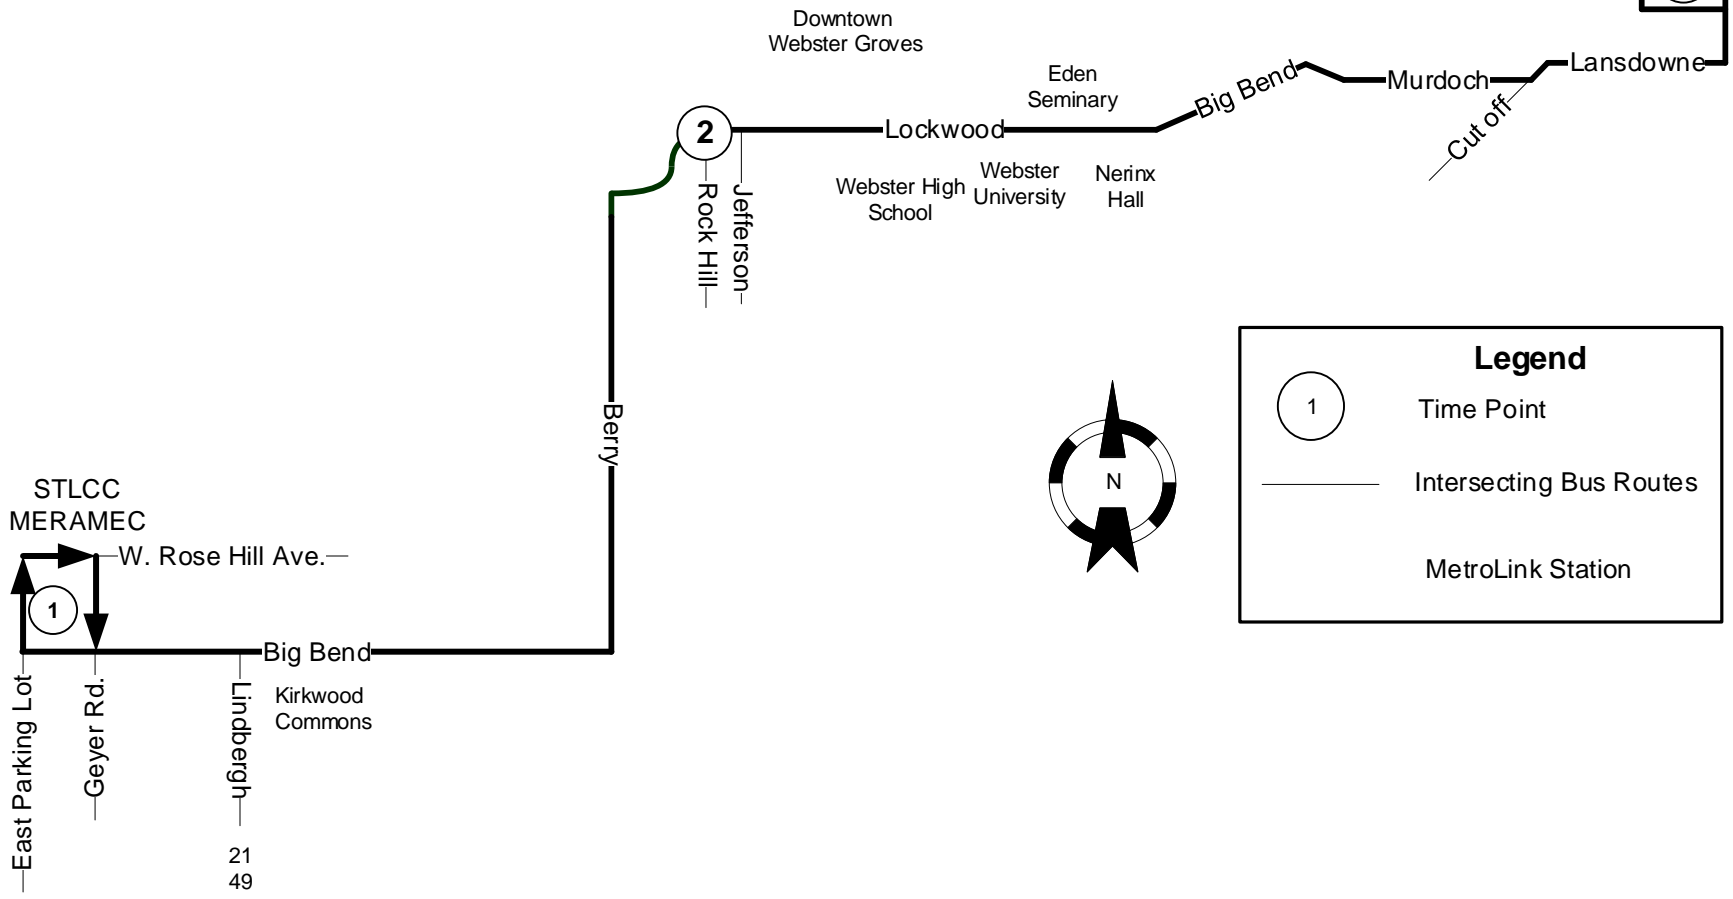

#56 Kirkwood Webster

Current as of: June 12, 2023
Date of last change June 12, 2023

Shrewsbury-I-44
Transit Center

9, 11, 16
21, 30, 46

Legend

-  Time Point
-  Intersecting Bus Routes
-  MetroLink Station