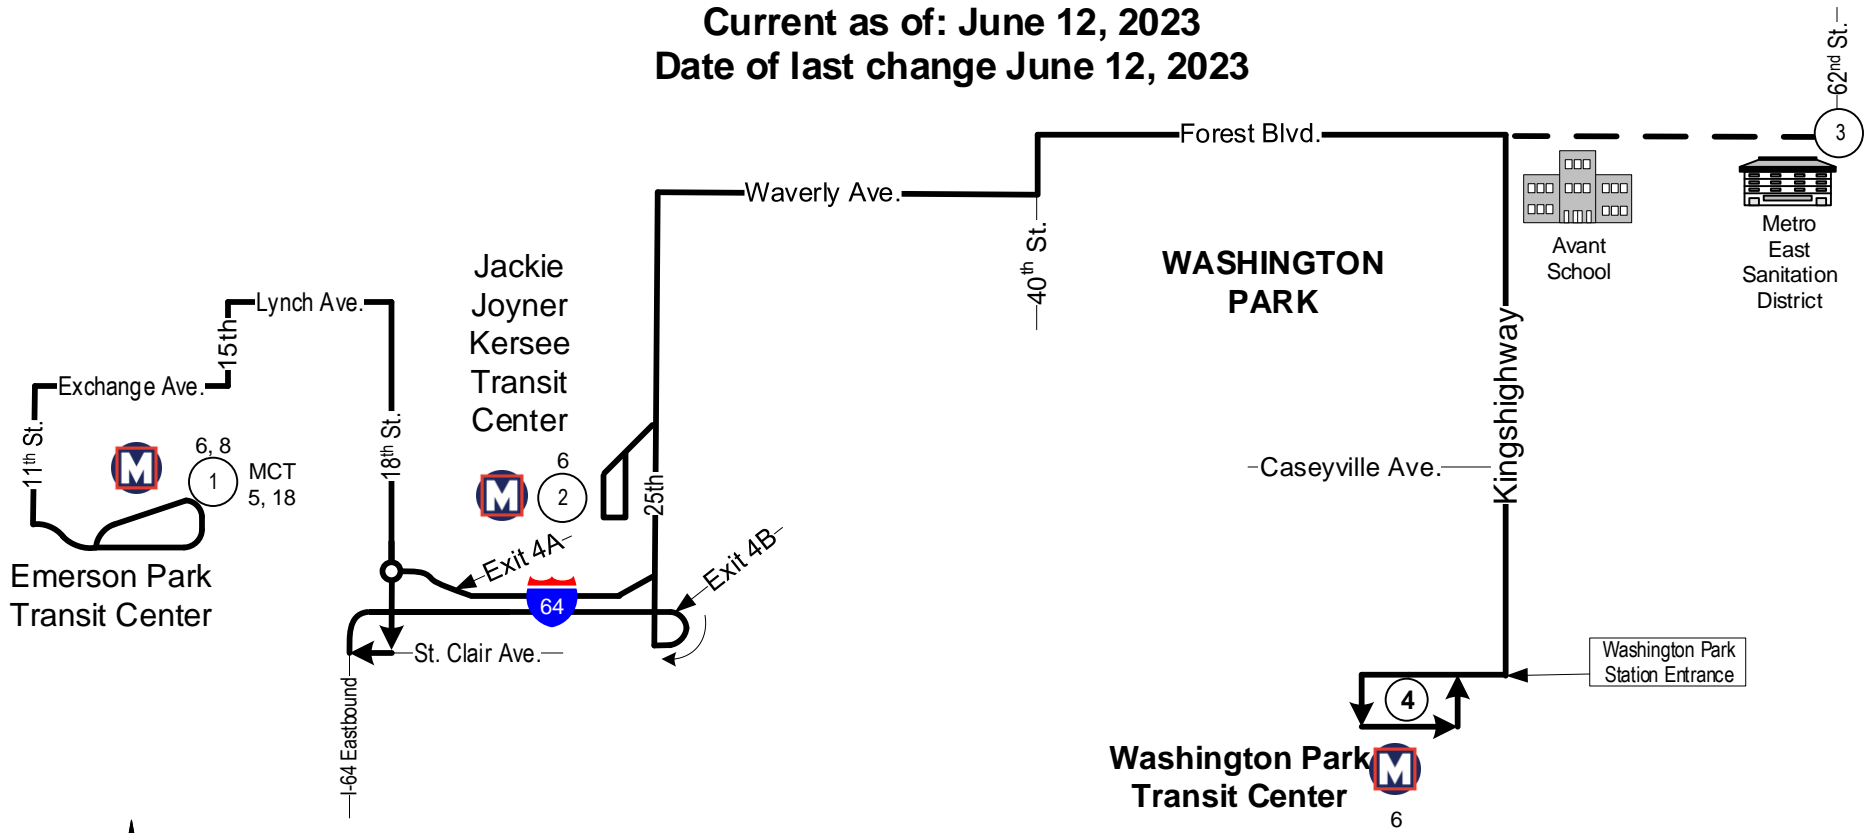

#9 WASHINGTON PARK

Current as of: June 12, 2023
Date of last change June 12, 2023

Legend	
	Time Point
	Intersecting Bus Routes
	MetroLink Station