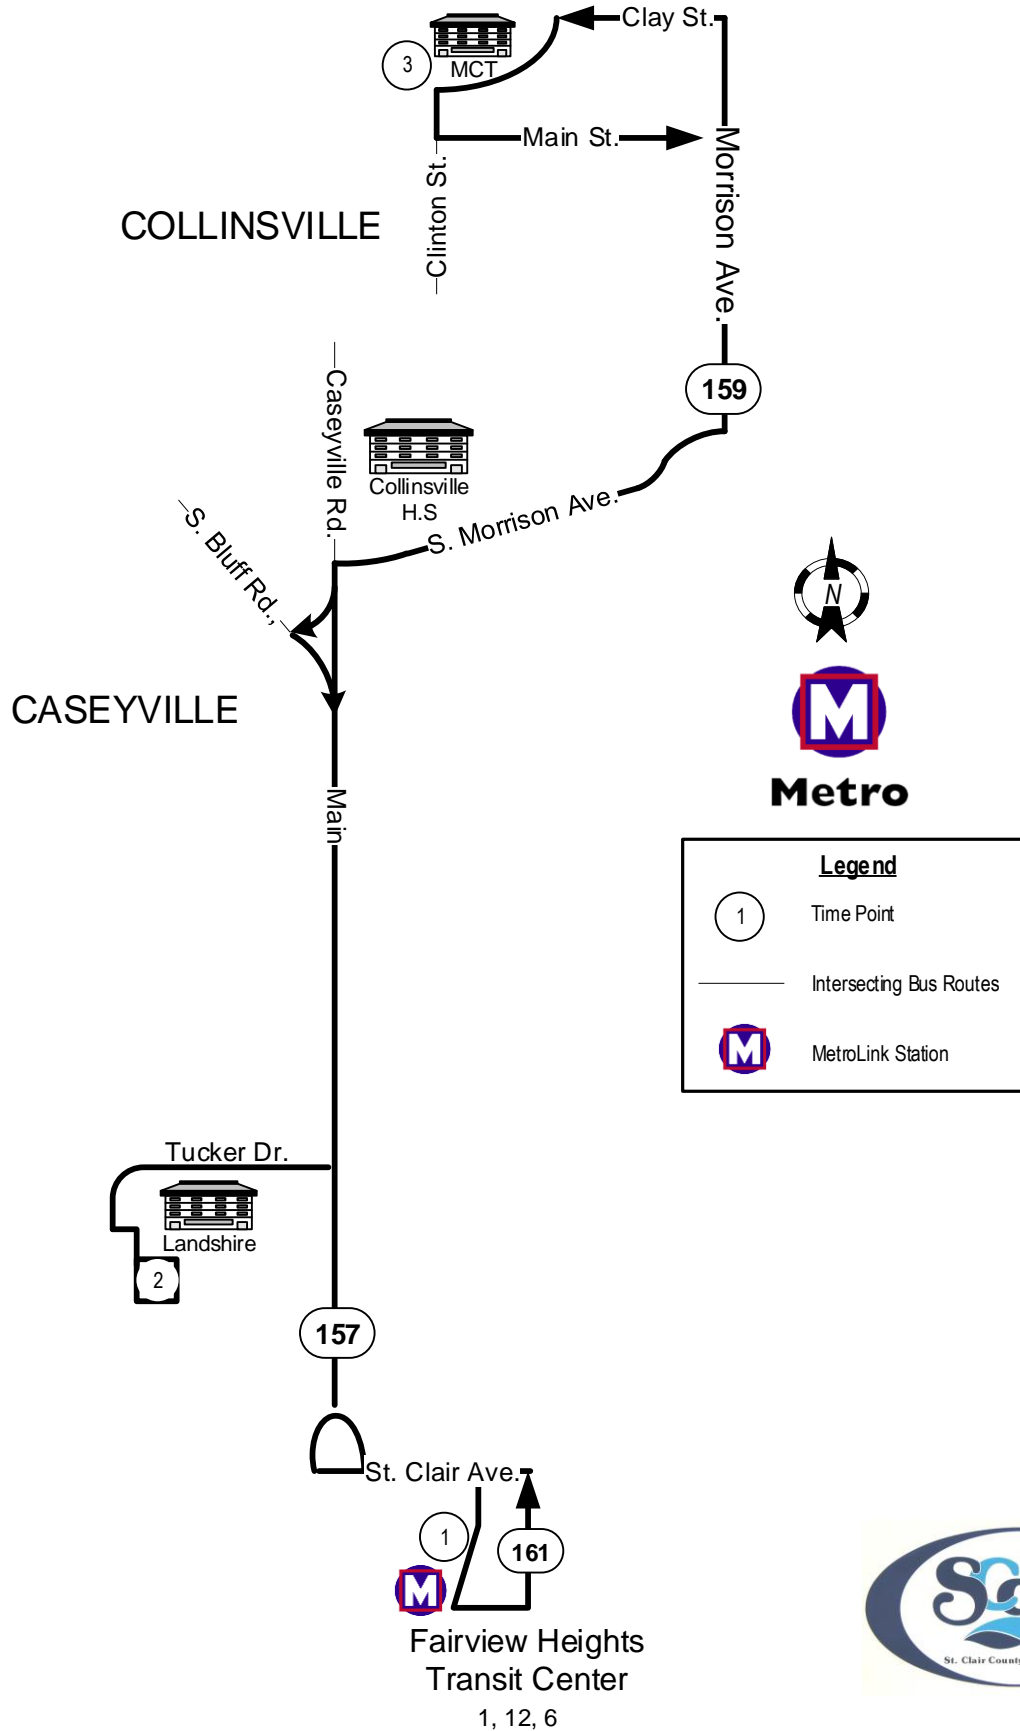

#13 CASEYVILLE

Current as of: March 13, 2023

Date of last change March 13, 2023

Metro

| Legend | |
|--------|-------------------------|
| | Time Point |
| | Intersecting Bus Routes |
| | MetroLink Station |