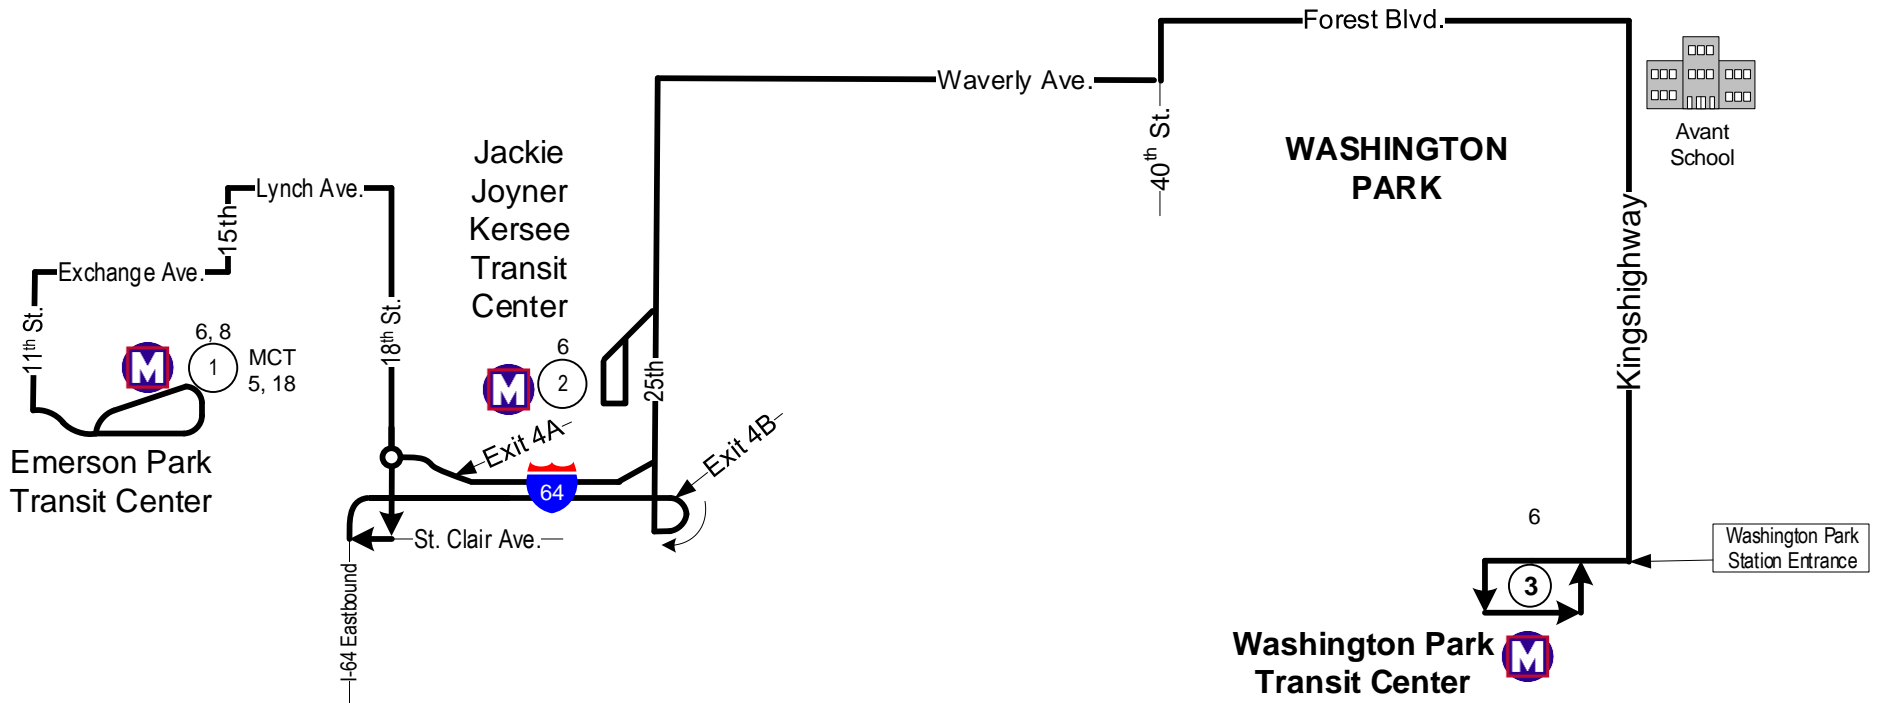

# #9 WASHINGTON PARK

Current as of: March 13, 2023  
Date of last change March 13, 2023

Legend	
	Time Point
	Intersecting Bus Routes
	MetroLink Station