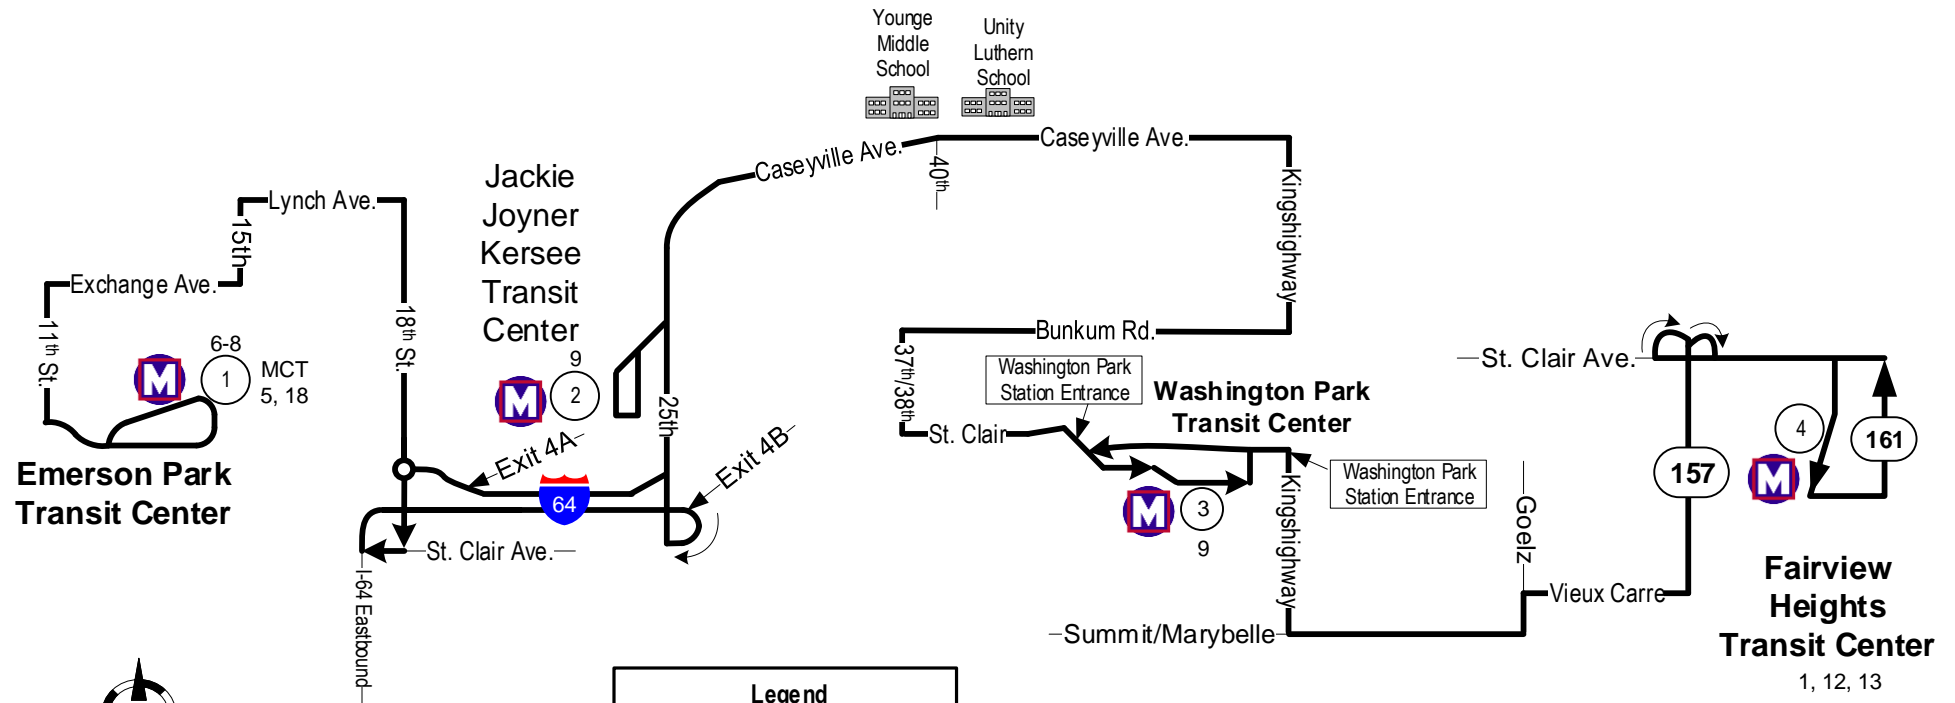

#6 Rosemont

Current as of: March 13, 2023

Date of last change March 13, 2023

Legend

-  Time Point
-  Intersecting Bus Routes
-  MetroLink Station