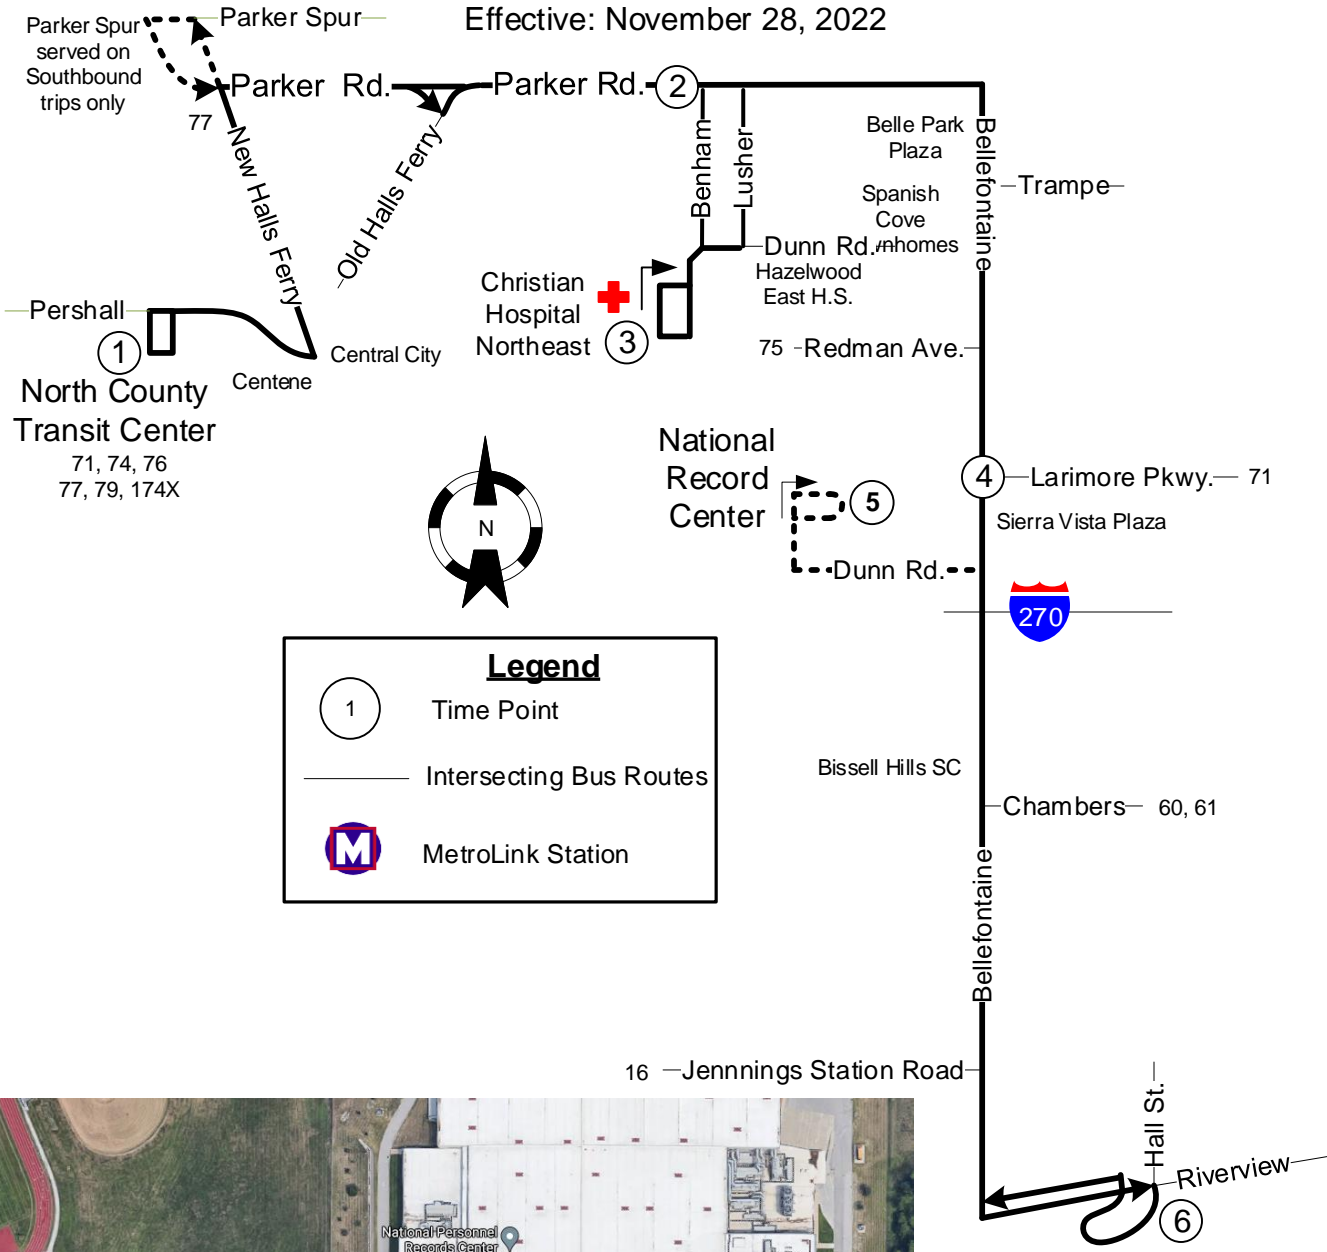

#78 Bellefontaine

Effective: November 28, 2022

Legend

- ① Time Point
- Intersecting Bus Routes
- MetroLink Station

**Riverview
Transit
Center**
16, 40, 41, 60
61, 64, 90