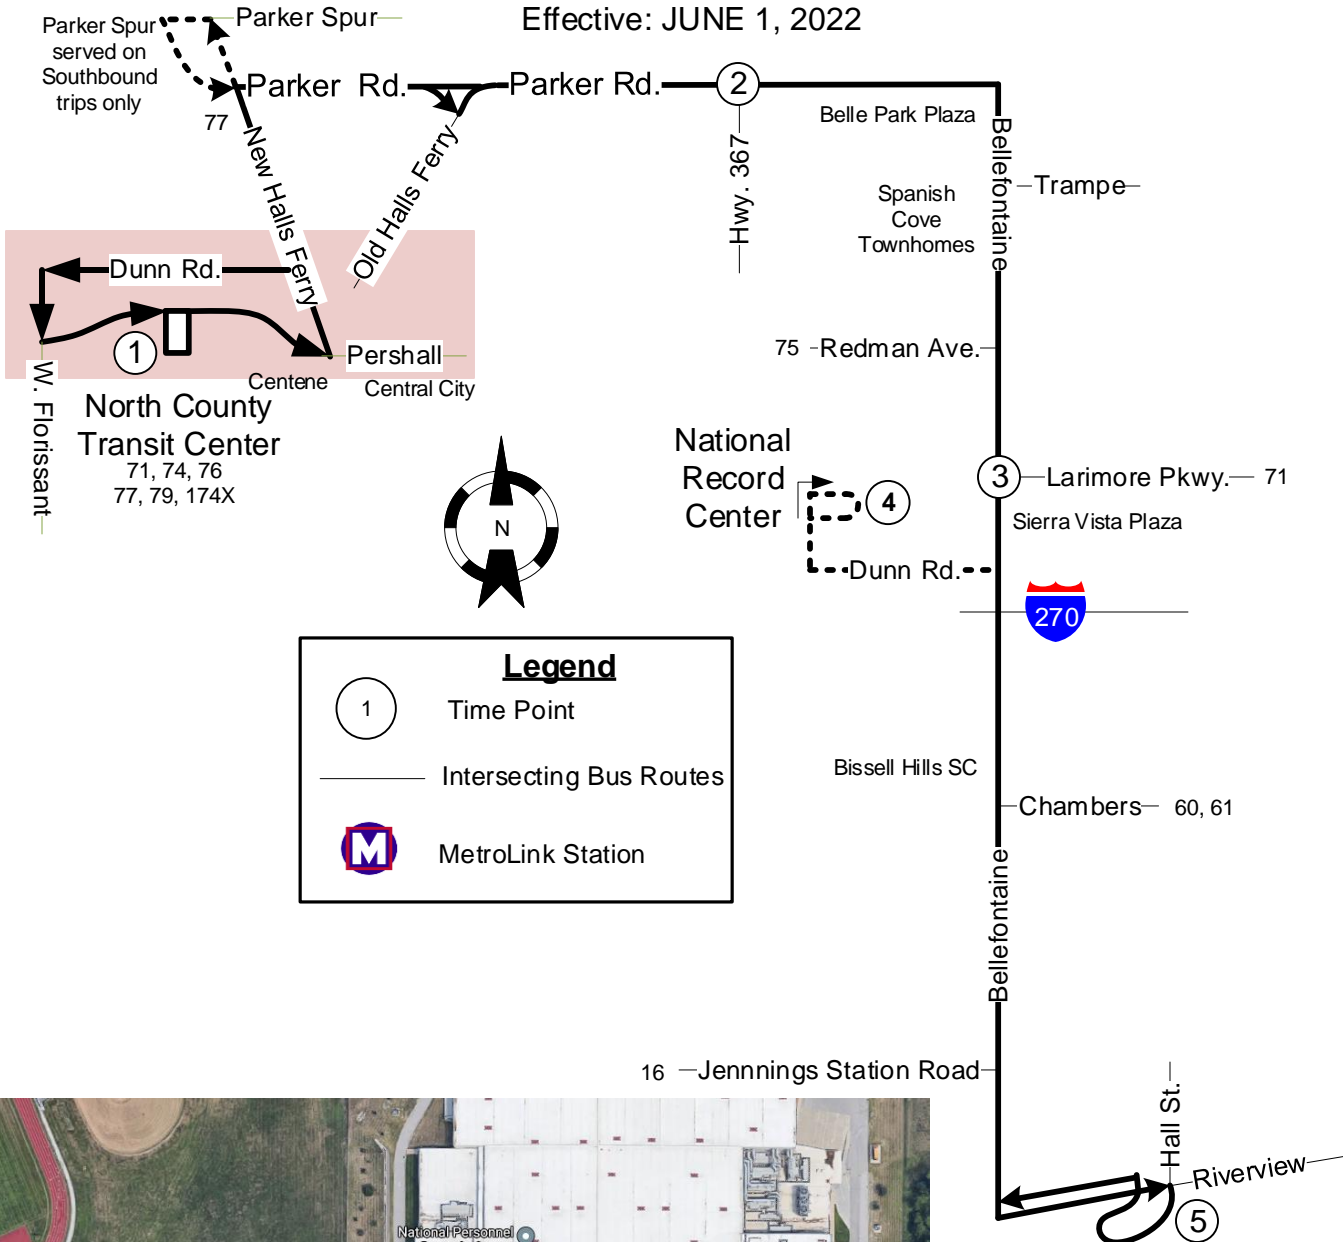

#78 Bellefontaine

Effective: JUNE 1, 2022

Legend

- 1 Time Point
- Intersecting Bus Routes
- M MetroLink Station

**Riverview
Transit
Center**
16, 40, 41, 60
61, 64, 90