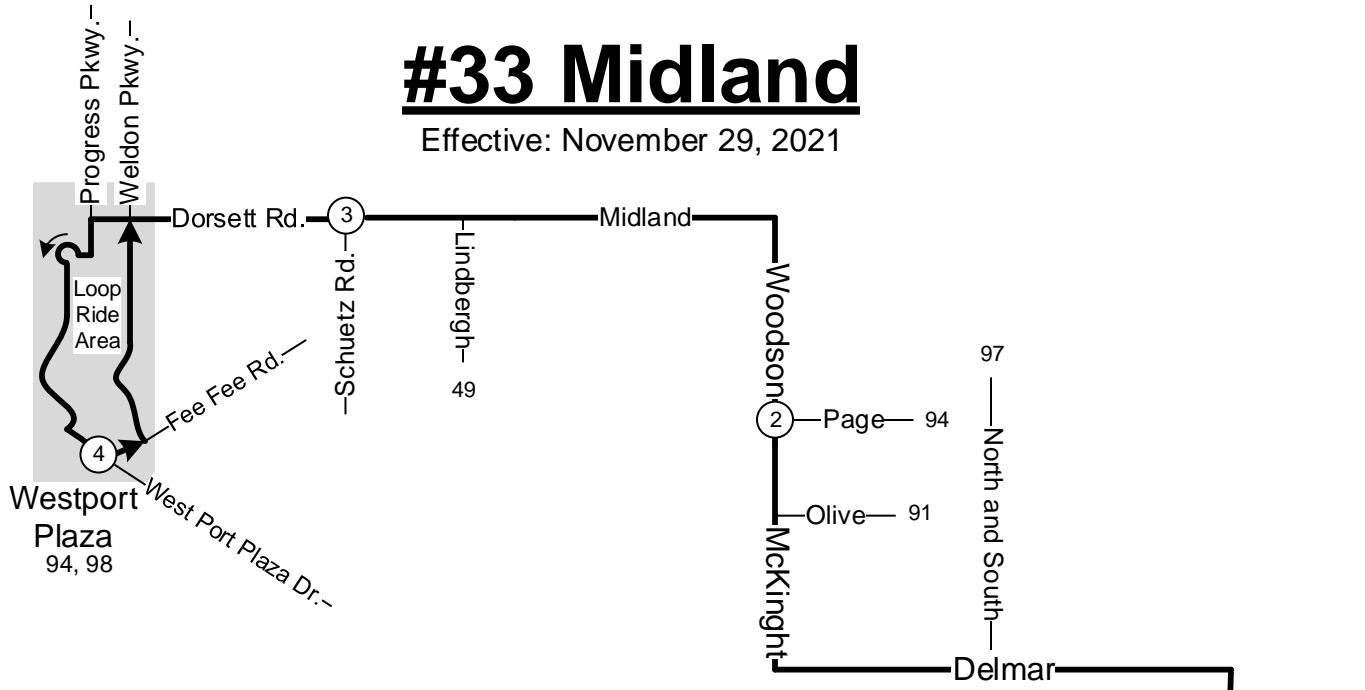

#33 Midland

Effective: November 29, 2021

Legend	
	Time Point
	Intersecting Bus Routes
	MetroLink Station