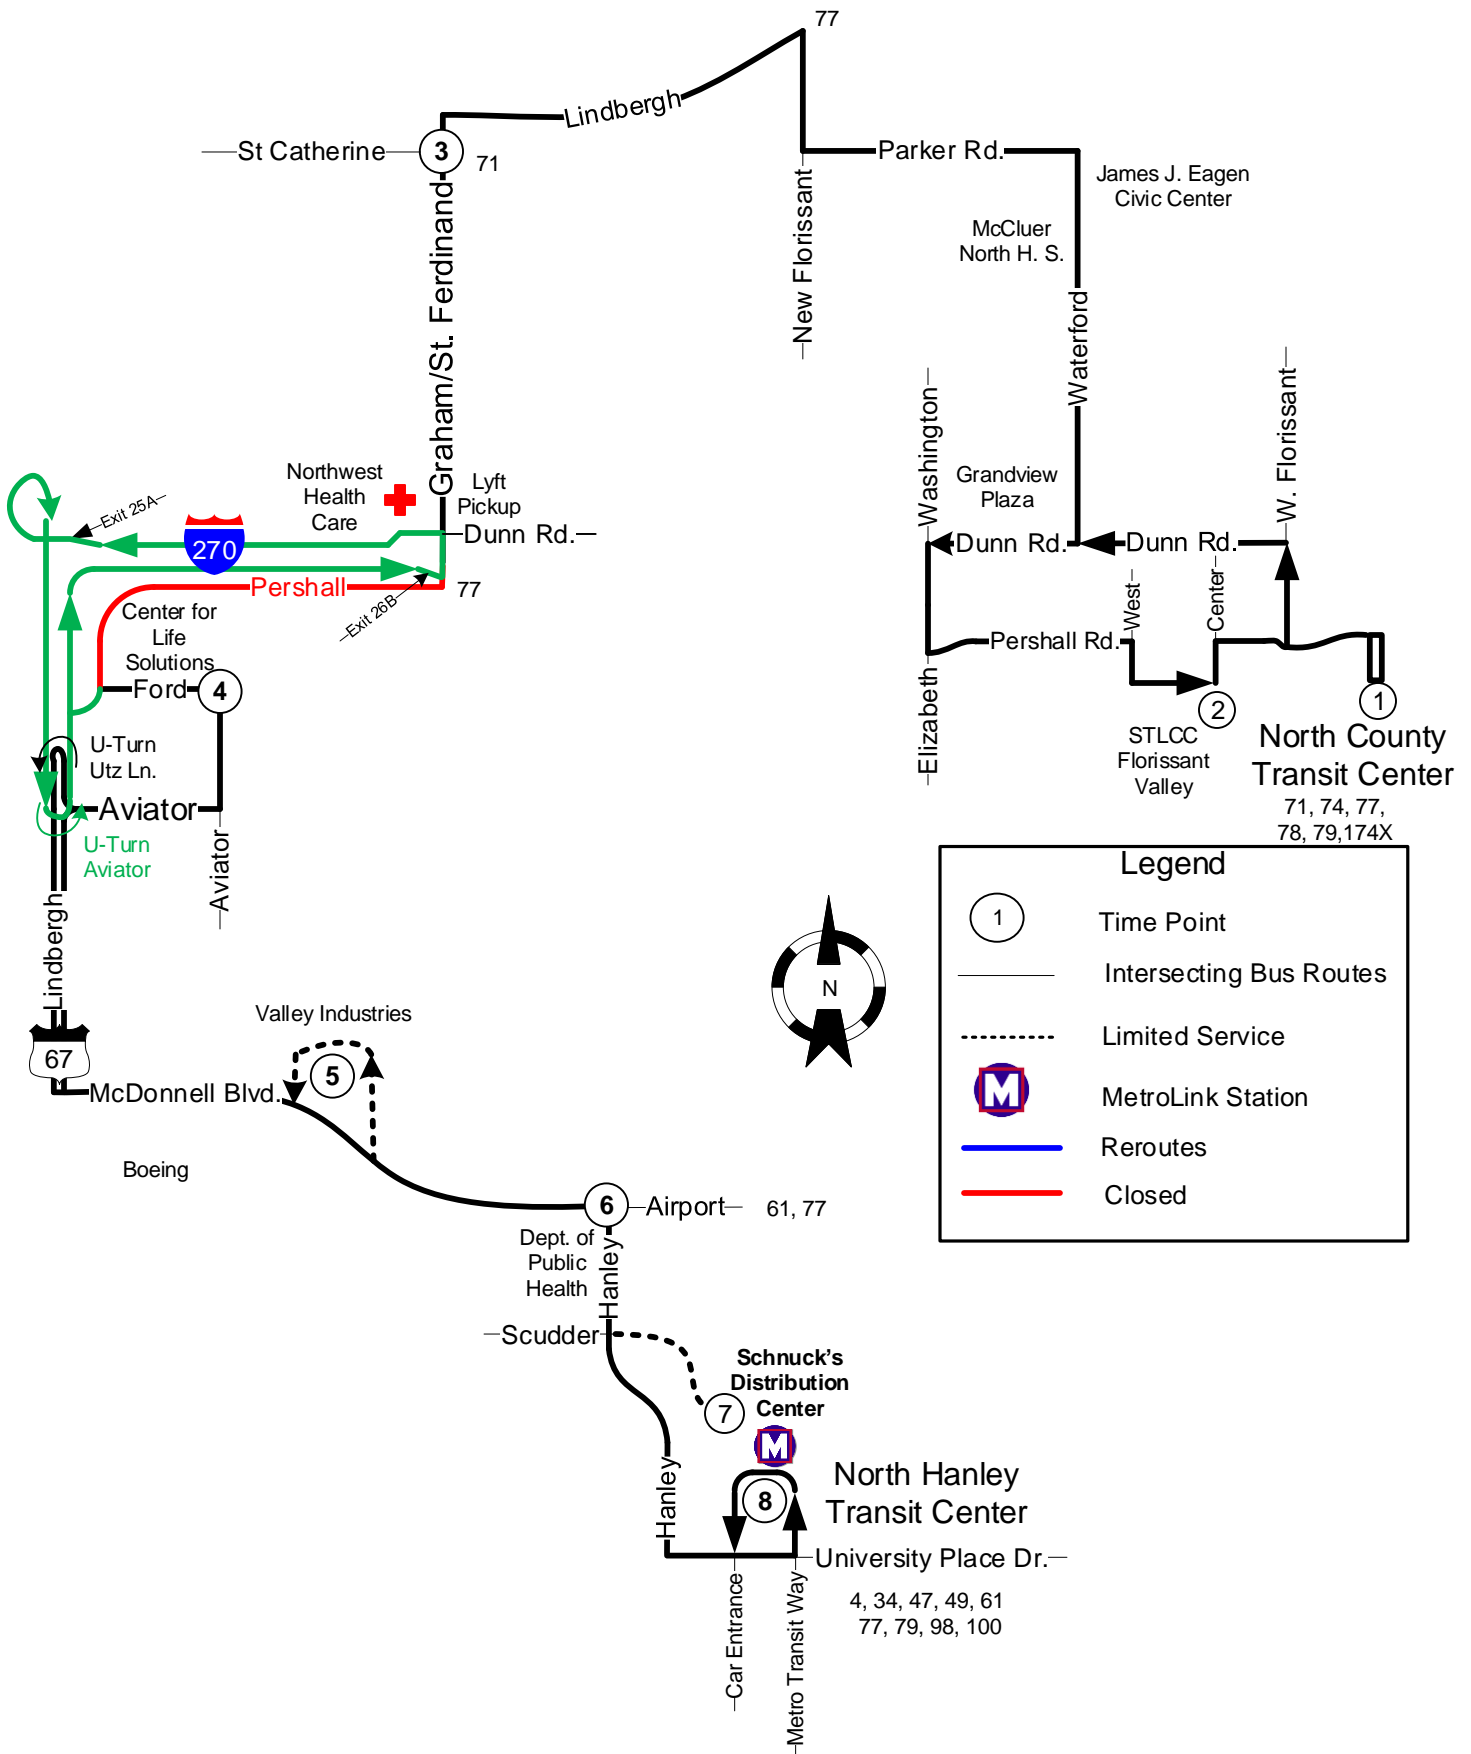

#76 McDonnell-Waterford

Effective: August 9, 2021

Legend

- (1) Time Point
- Intersecting Bus Routes
- Limited Service
- M MetroLink Station
- Reroutes
- Closed

SCHNUCK'S WAREHOUSE FOR ROUTES #61, 76 & 77