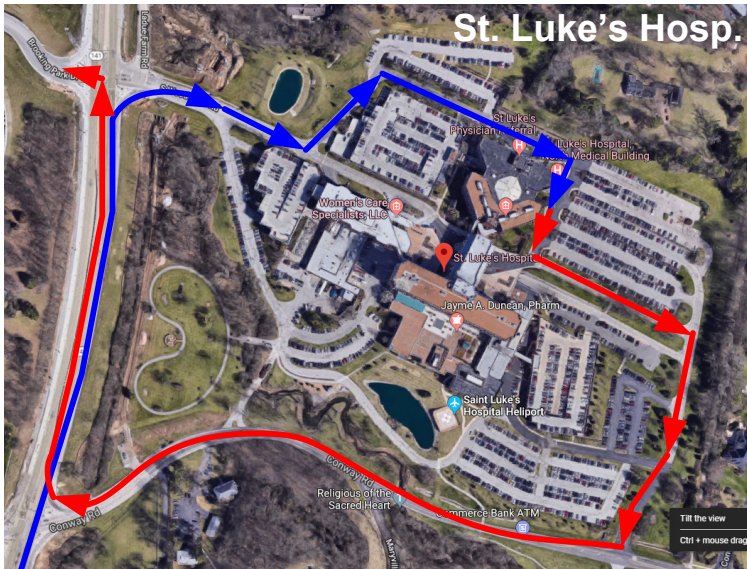

#65 Outer Forty

Effective: March 16, 2020

Legend	
(1)	Time Point
—	Intersecting Bus Routes
M	MetroLink Station