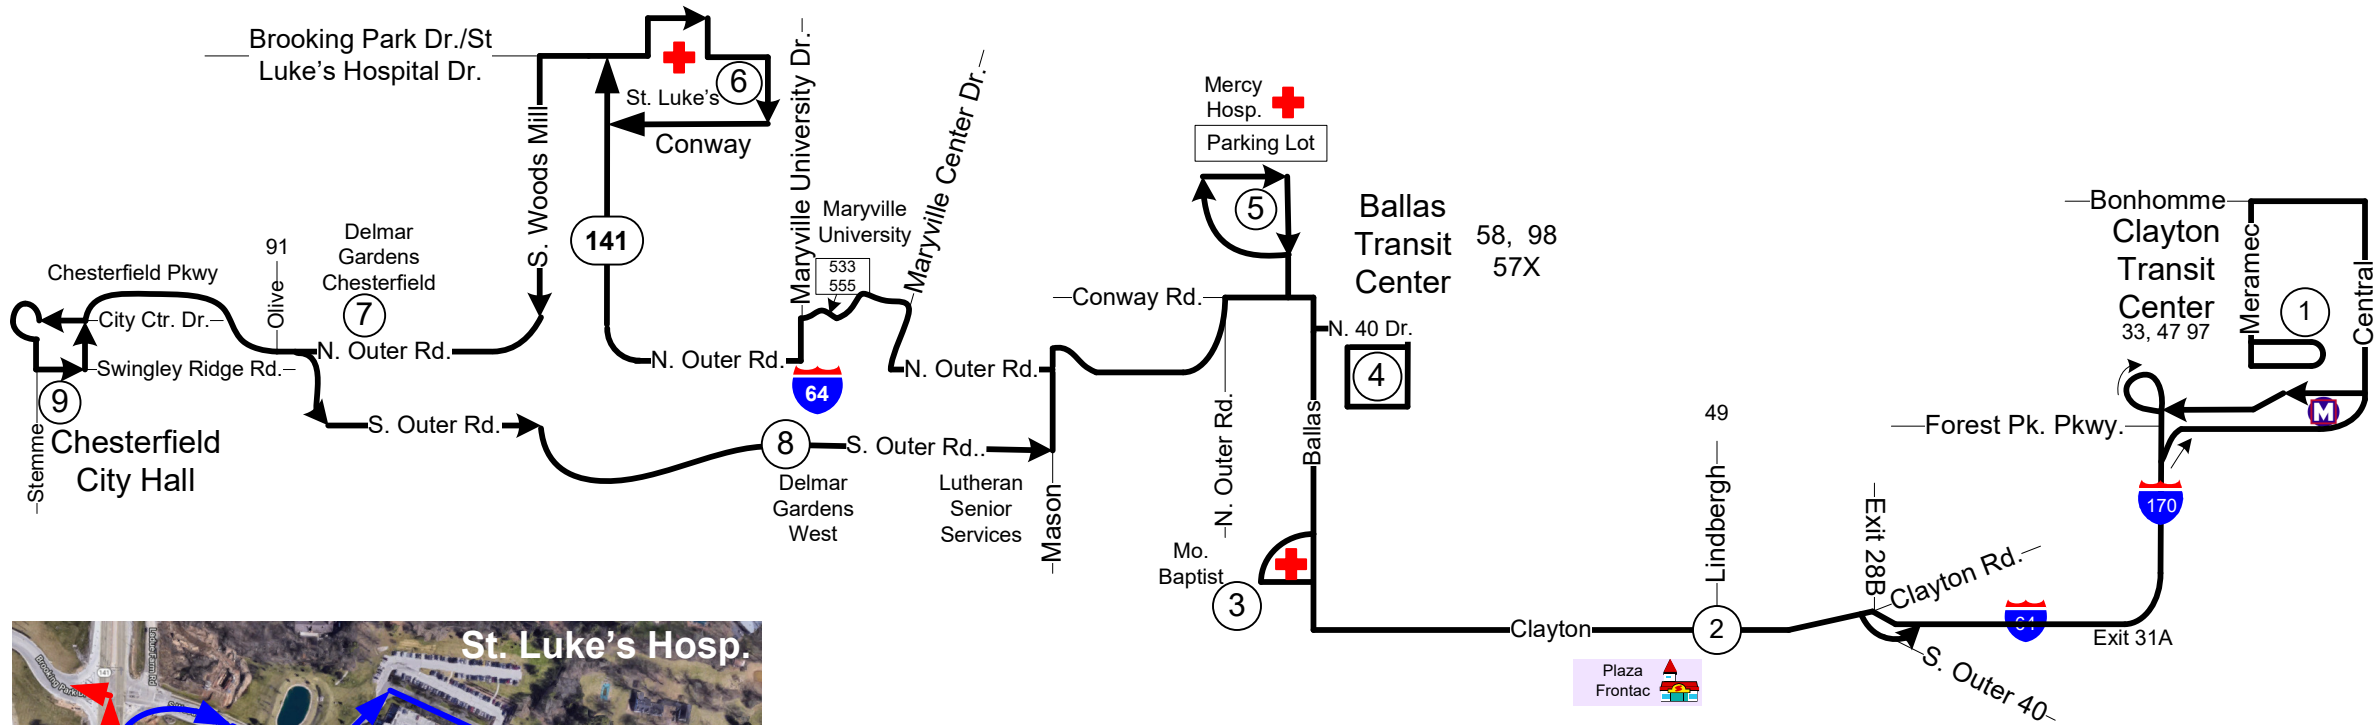

#65 Outer Forty

Effective: March 16, 2020

Legend	
(1)	Time Point
—	Intersecting Bus Routes
M	MetroLink Station