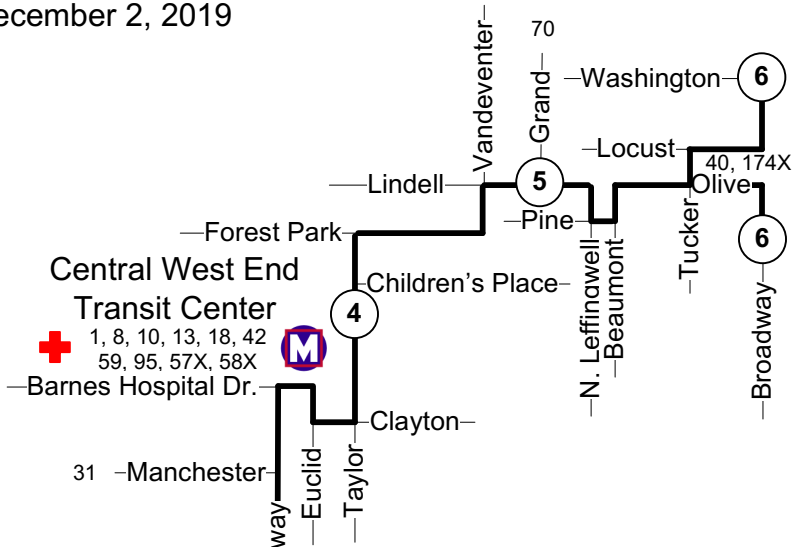

# #410X EUREKA EXPRESS

Effective: December 2, 2019

**Legend**

① Time Point

— Intersecting Bus Routes

 MetroLink Station

**Time Point Adherence**

The Bus will be on time at these time points

AM Time points starting 1 thru 3

PM Time points starting 6 thru 4

(bus may be ahead of time at subsequent points)