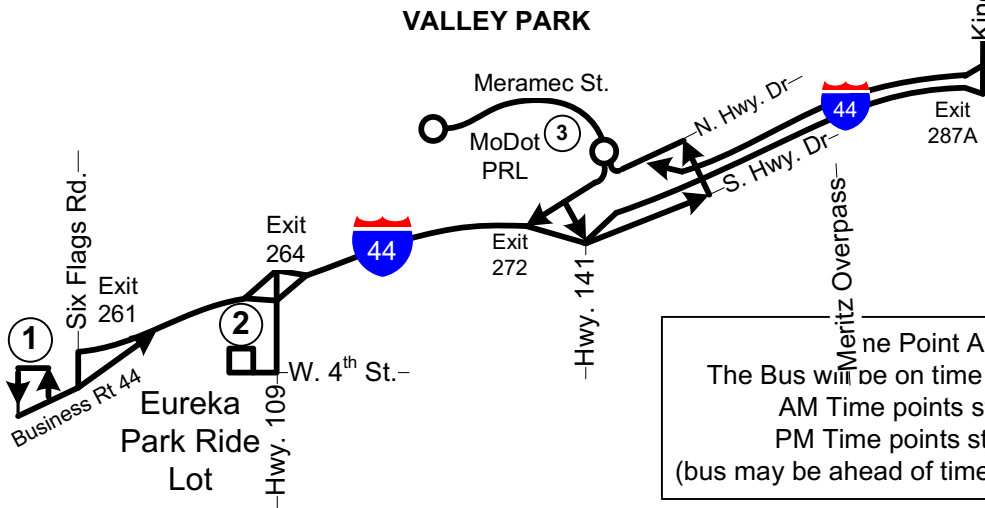

# #410X EUREKA EXPRESS

Effective: December 2, 2019

**Legend**

① Time Point

— Intersecting Bus Routes

 MetroLink Station

**Time Point Adherence**

The Bus will be on time at these time points

AM Time points starting 1 thru 3

PM Time points starting 6 thru 4

(bus may be ahead of time at subsequent points)