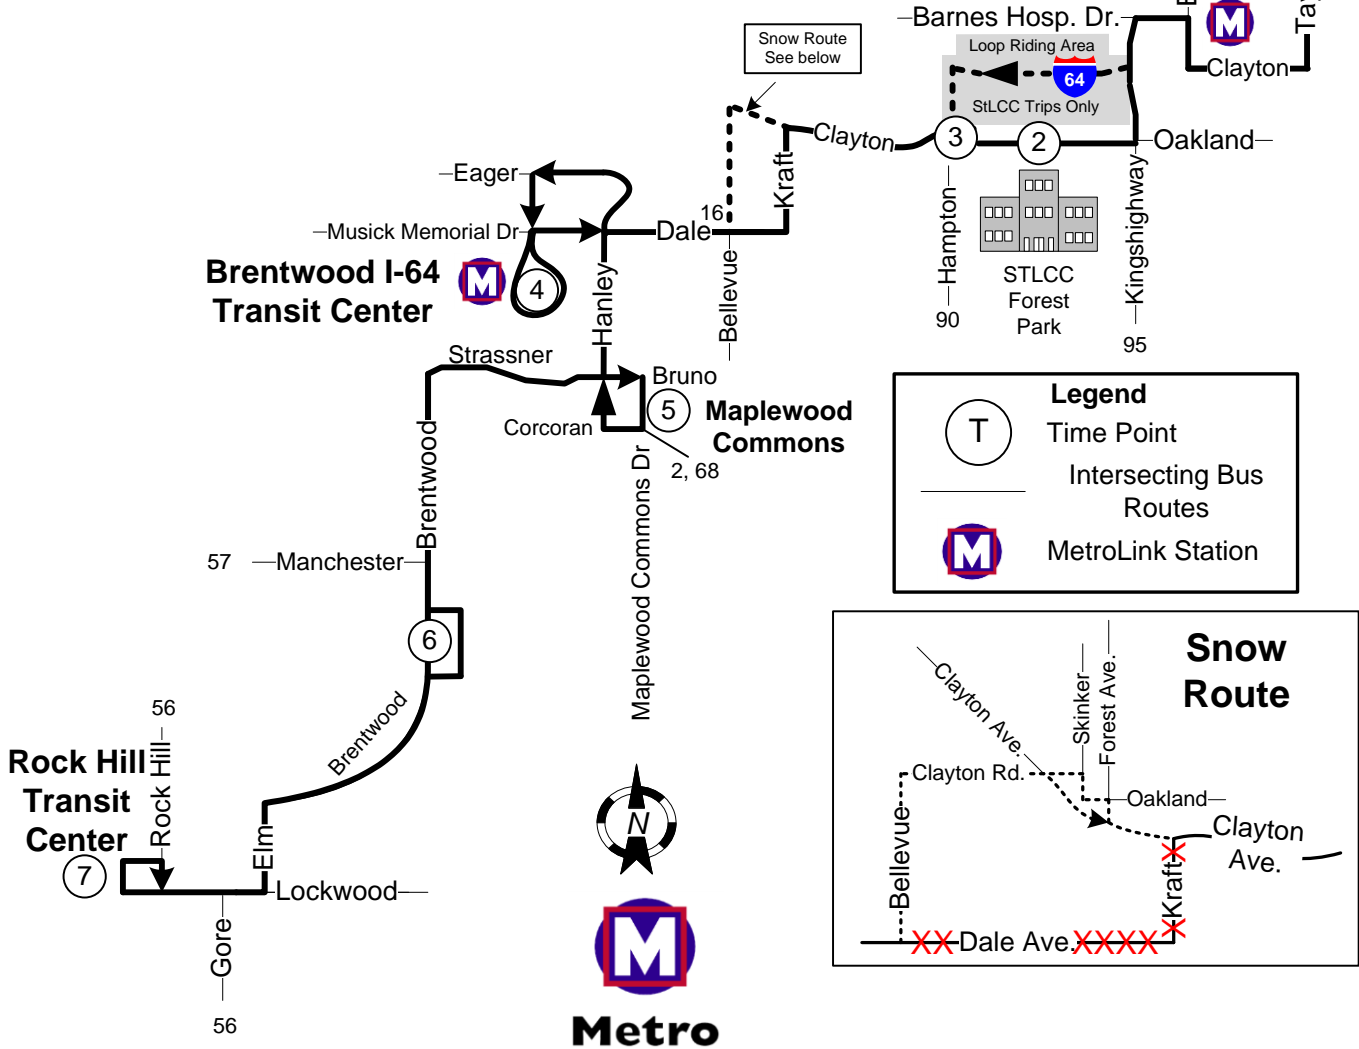

#59 Dogtown

Effective Date: March 18, 2019

Central West End
Transit Center

1, 8, 10, 13
14, 18, 42
80, 95, 57X

Brentwood I-64
Transit Center

4

Maplewood
Commons

5

Legend

- Time Point
- Intersecting Bus Routes
- MetroLink Station

Snow Route

Metro