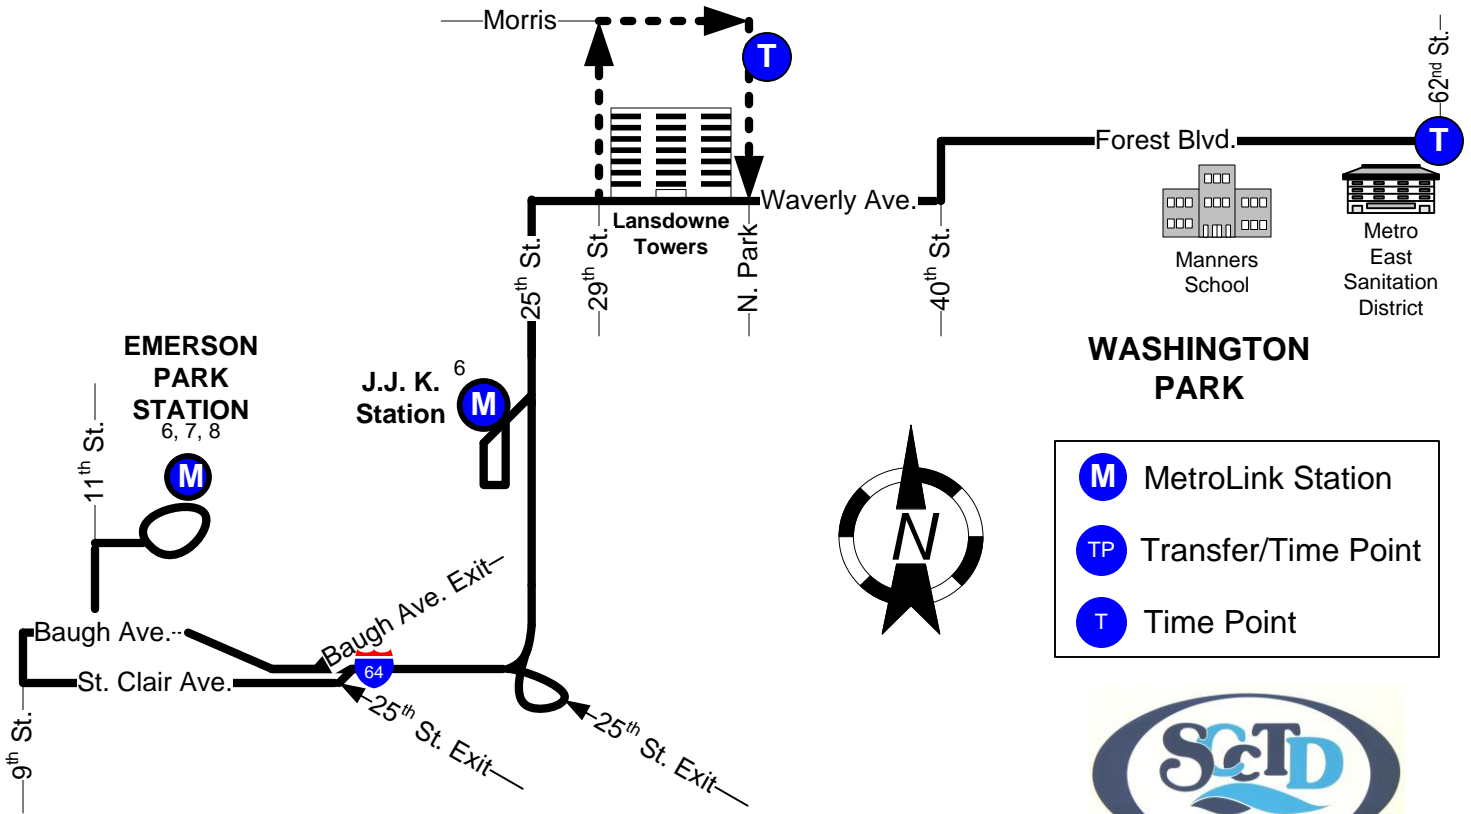

#9

WASHINGTON PARK

Effective: November 26, 2018

WASHINGTON PARK

- M** MetroLink Station
- TP** Transfer/Time Point
- T** Time Point