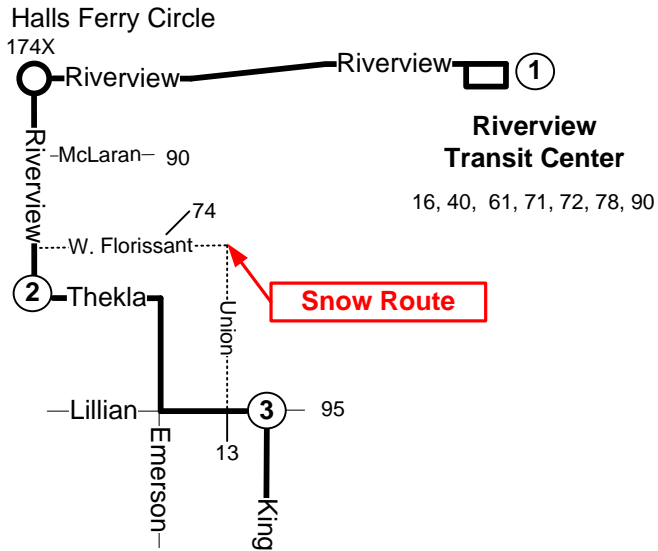

#41 Lee

Effective Date: June 25, 2018

**Riverview
Transit Center**

16, 40, 61, 71, 72, 78, 90

Snow Route

Legend	
	Time Point
	Intersecting Bus Routes
	Limited Service
	MetroLink Station

Civic Center Transit Center

4, 8, 10, 11, 19, 20,
30, 31, 32, 40, 73, 74,
78, 80, 94, 96, 97, 99,
40X, 58X, 174X, 410X