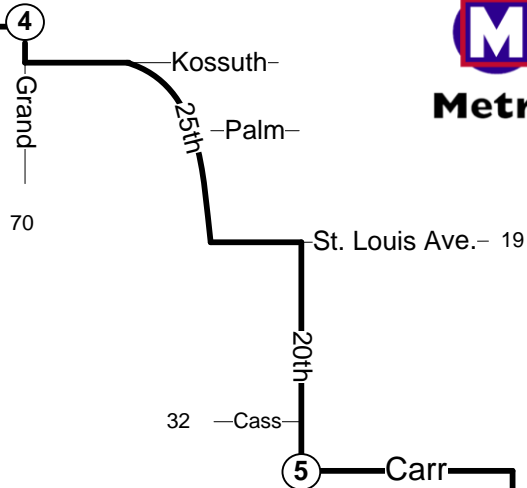

#41 Lee

Effective Date: June 25, 2018

**Riverview
Transit Center**

16, 40, 61, 71, 72, 78, 90

Snow Route

Legend	
	Time Point
	Intersecting Bus Routes
	Limited Service
	MetroLink Station

Civic Center Transit Center

4, 8, 10, 11, 19, 20,
30, 31, 32, 40, 73, 74,
78, 80, 94, 96, 97, 99,
40X, 58X, 174X, 410X