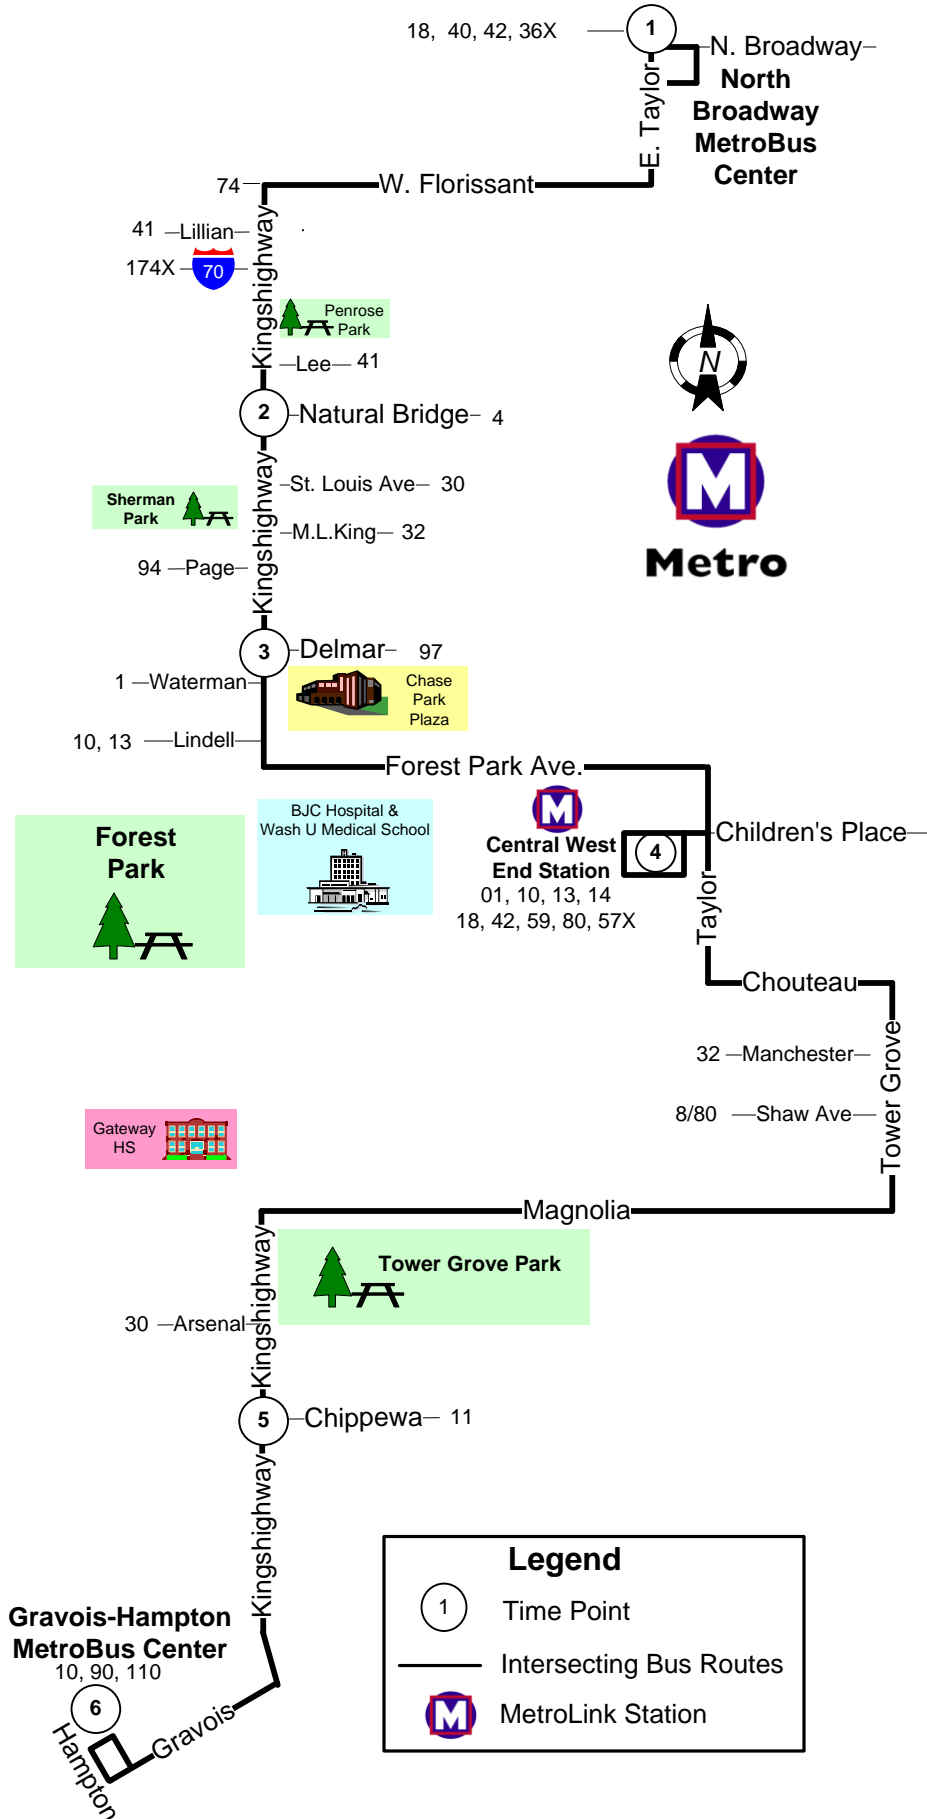

#95 Kingshighway

Effective Date: March 14, 2016

Legend

Time Point

Intersecting Bus Routes

MetroLink Station