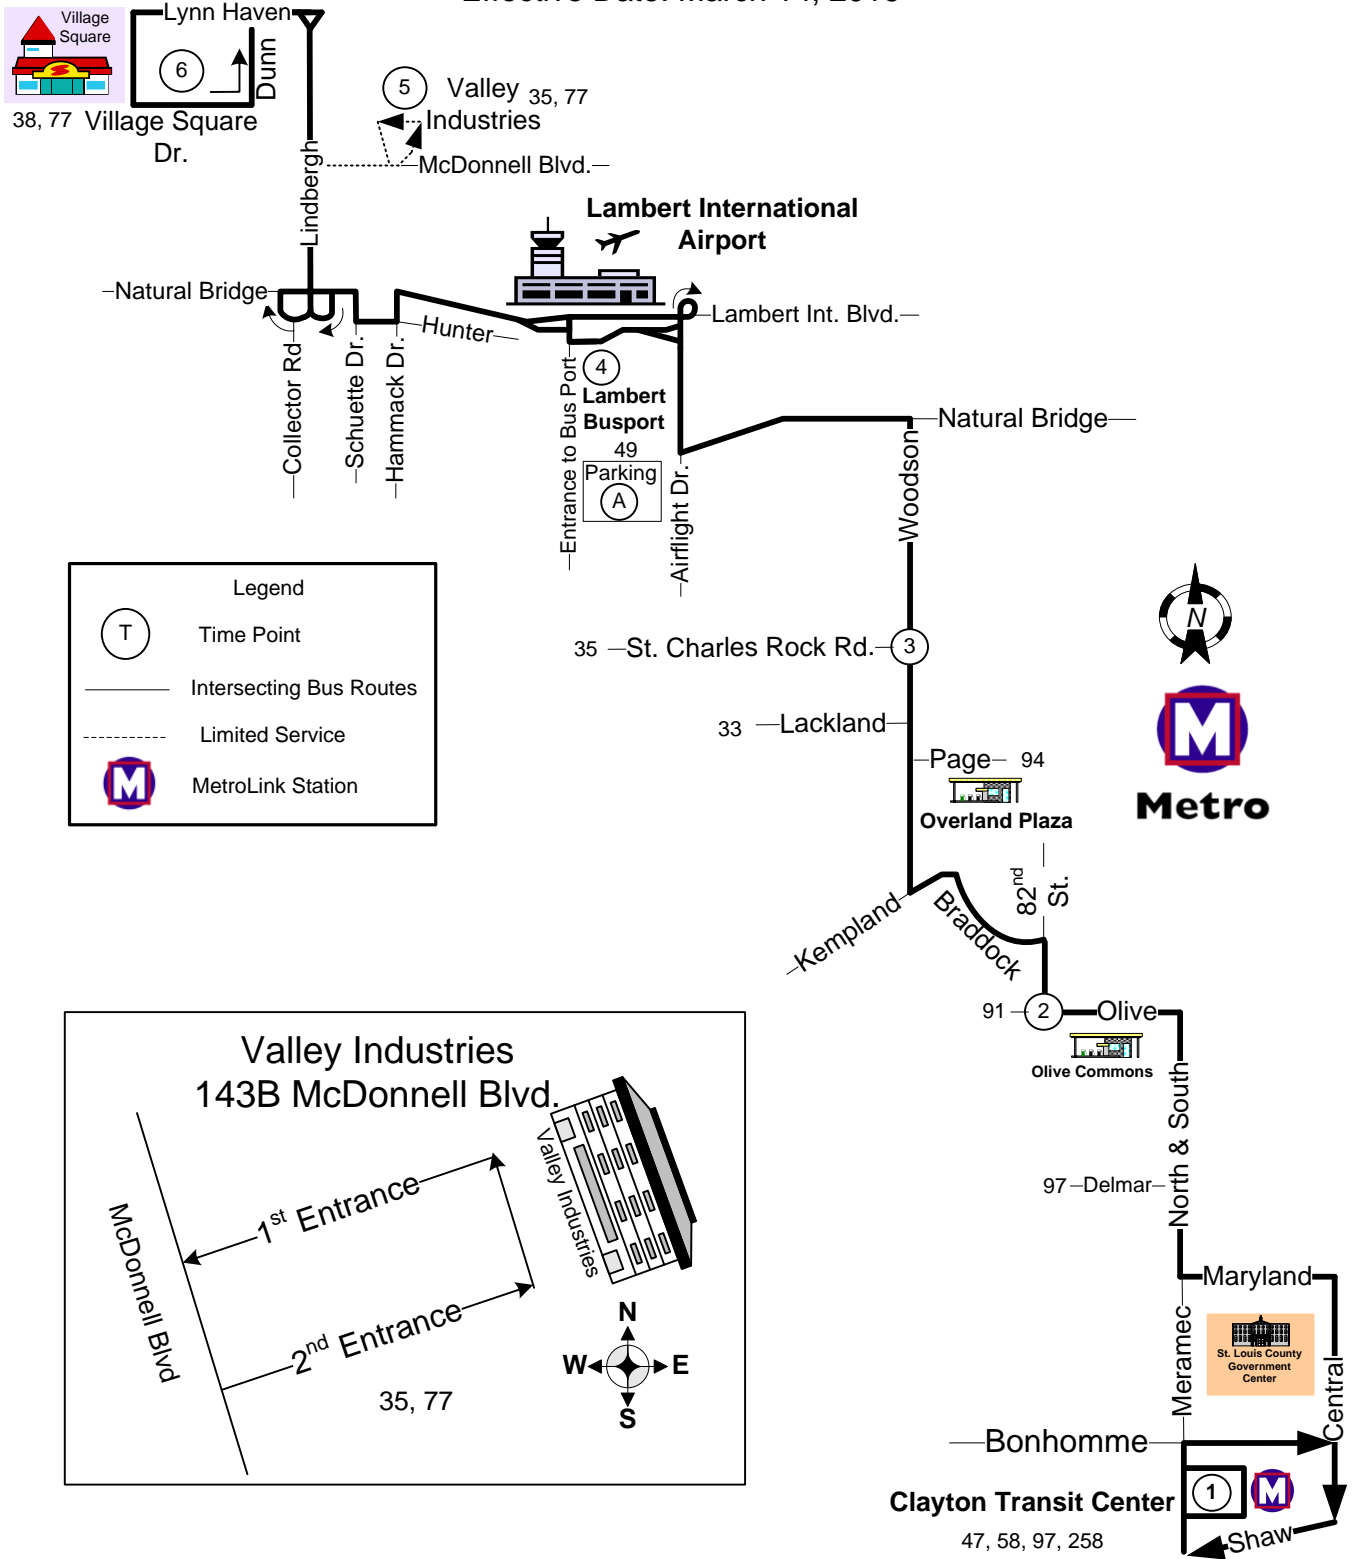

#66 Clayton Airport

Effective Date: March 14, 2016

Legend

- Time Point
- Intersecting Bus Routes
- Limited Service
- MetroLink Station