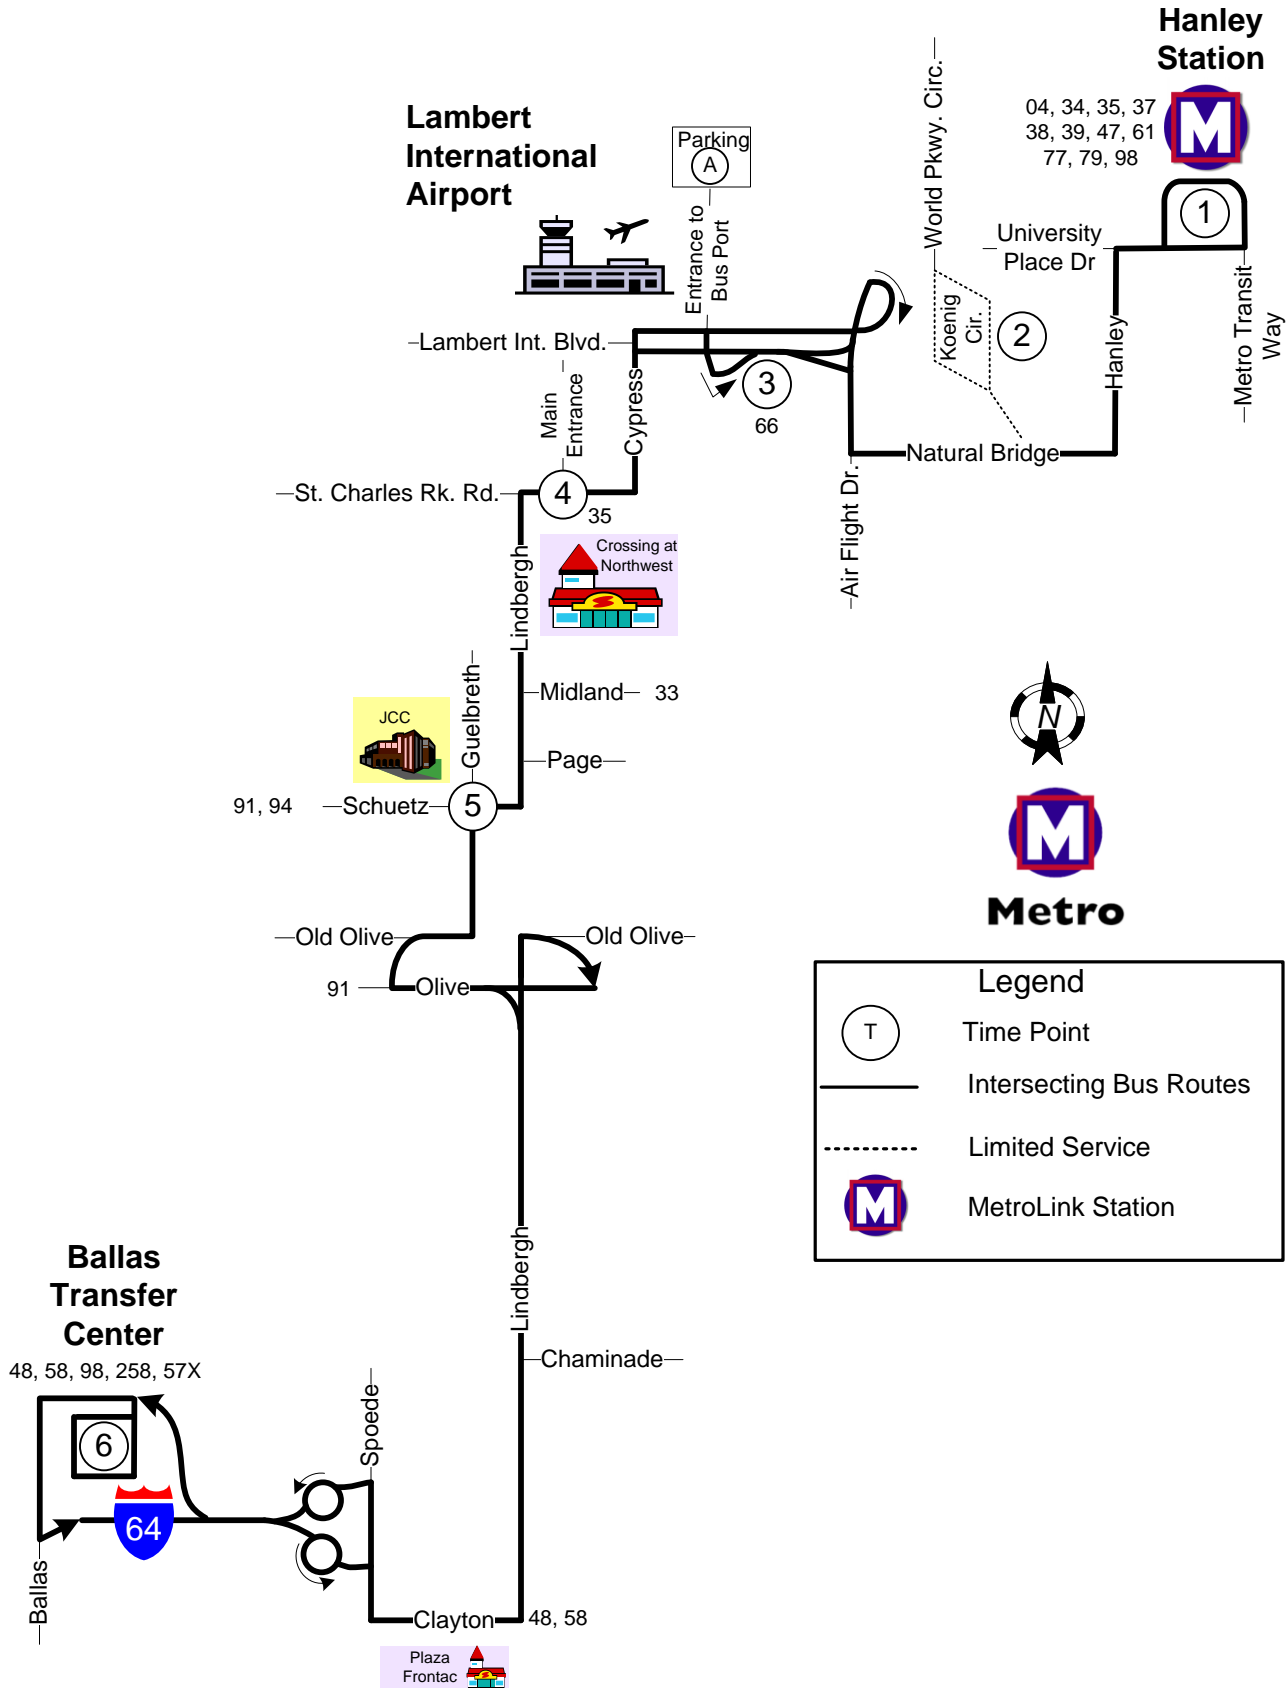

#49 North Lindbergh

Effective Date: March 14, 2016

Legend	
	Time Point
	Intersecting Bus Routes
	Limited Service
	MetroLink Station