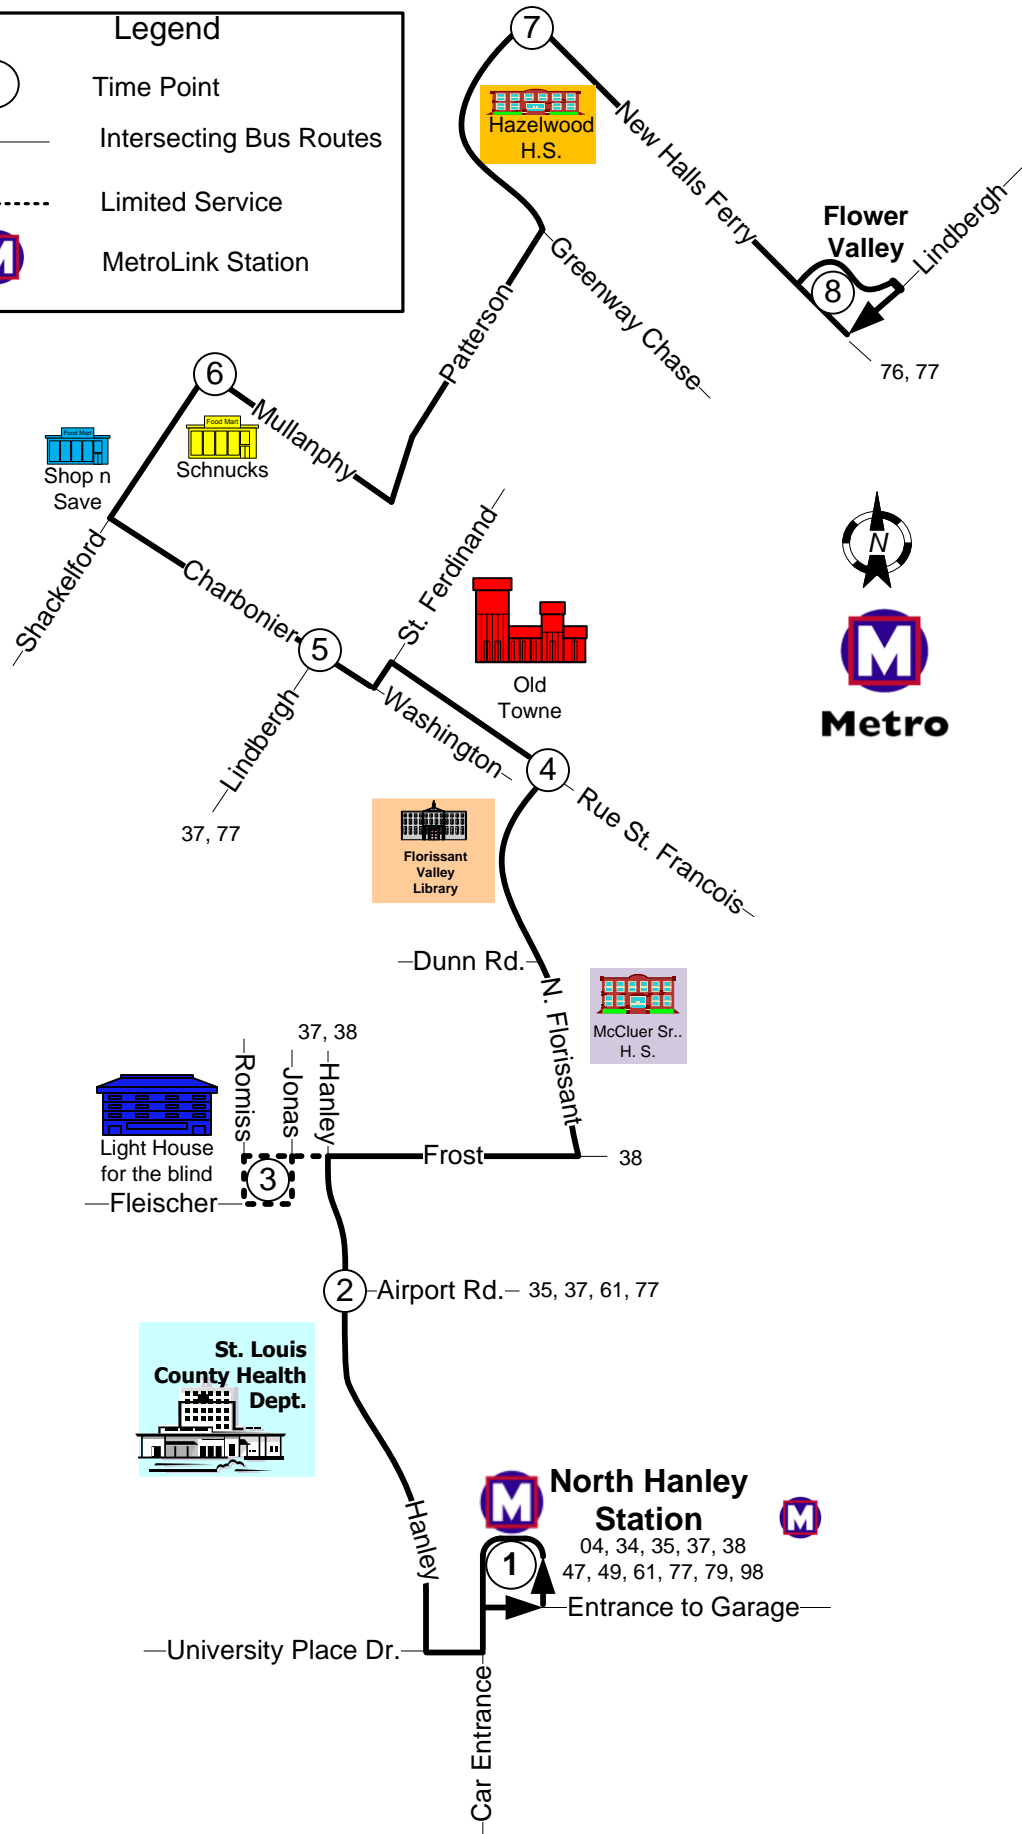

#39 Berkeley-Florissant

Effective Date: March 14, 2016

Legend

-  Time Point
-  Intersecting Bus Routes
-  Limited Service
-  MetroLink Station

North Hanley Station 

04, 34, 35, 37, 38
47, 49, 61, 77, 79, 98

Entrance to Garage

St. Louis County Health Dept.

Light House for the blind
Fleischer

McCluer Sr. H. S.

Florissant Valley Library

Old Towne

Shop n Save

Schnucks

Hazelwood H.S.