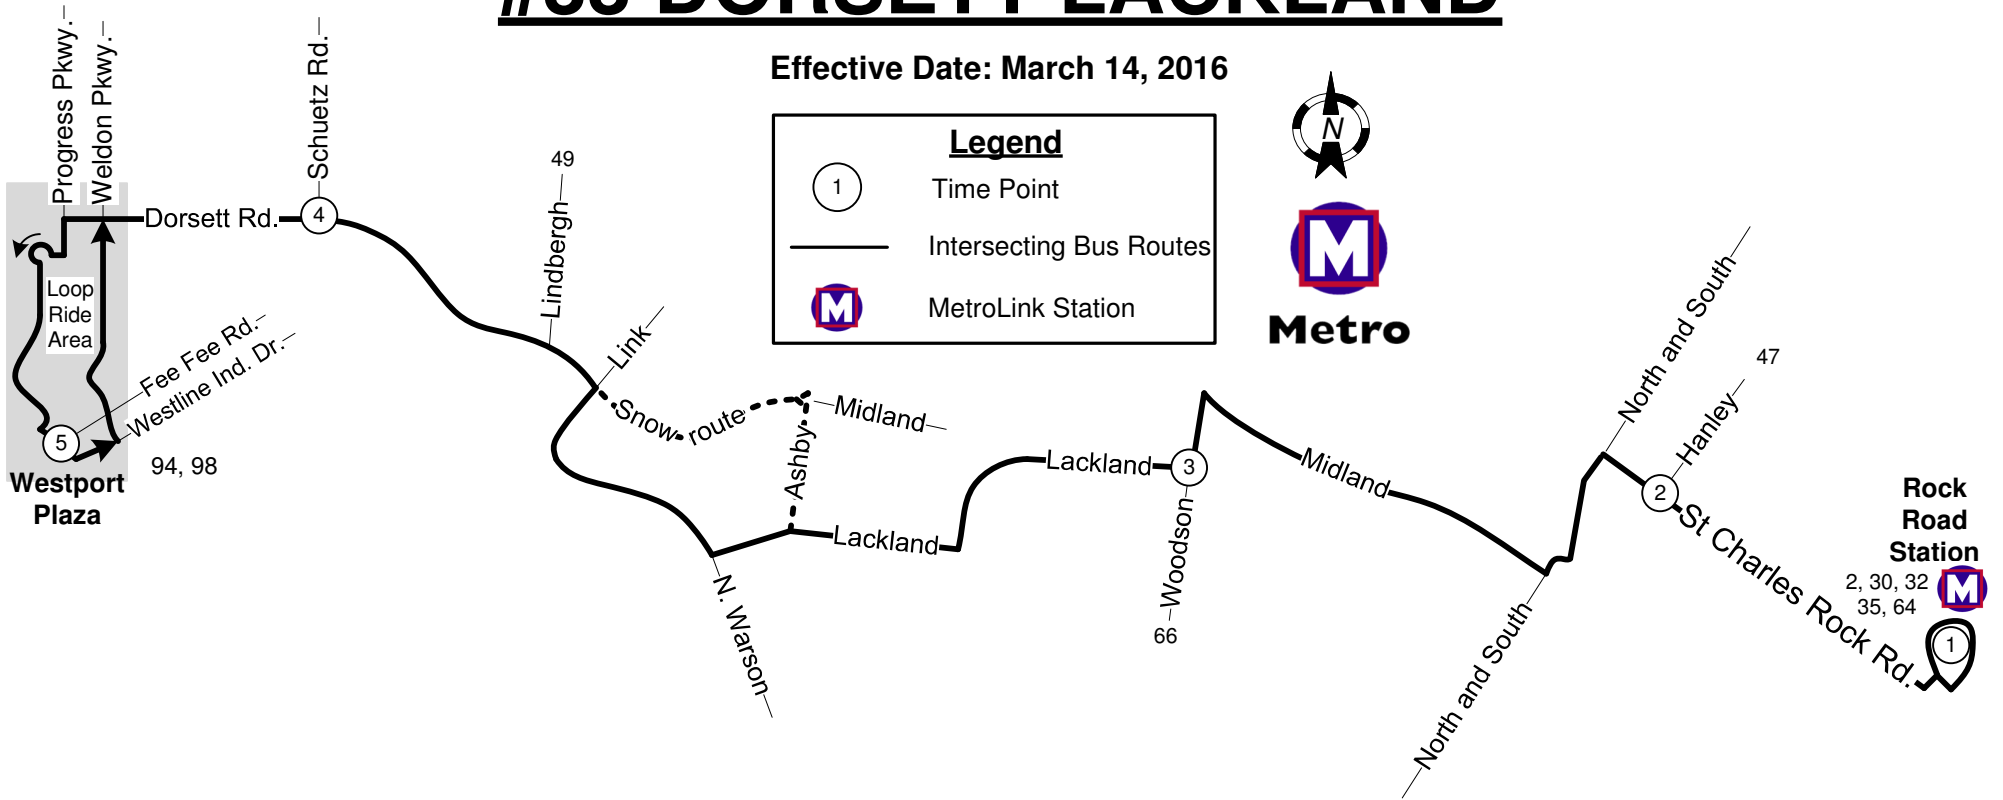

#33 DORSETT LACKLAND

Effective Date: March 14, 2016

Legend	
	Time Point
	Intersecting Bus Routes
	MetroLink Station

Metro

Rock Road Station
 2, 30, 32
 35, 64