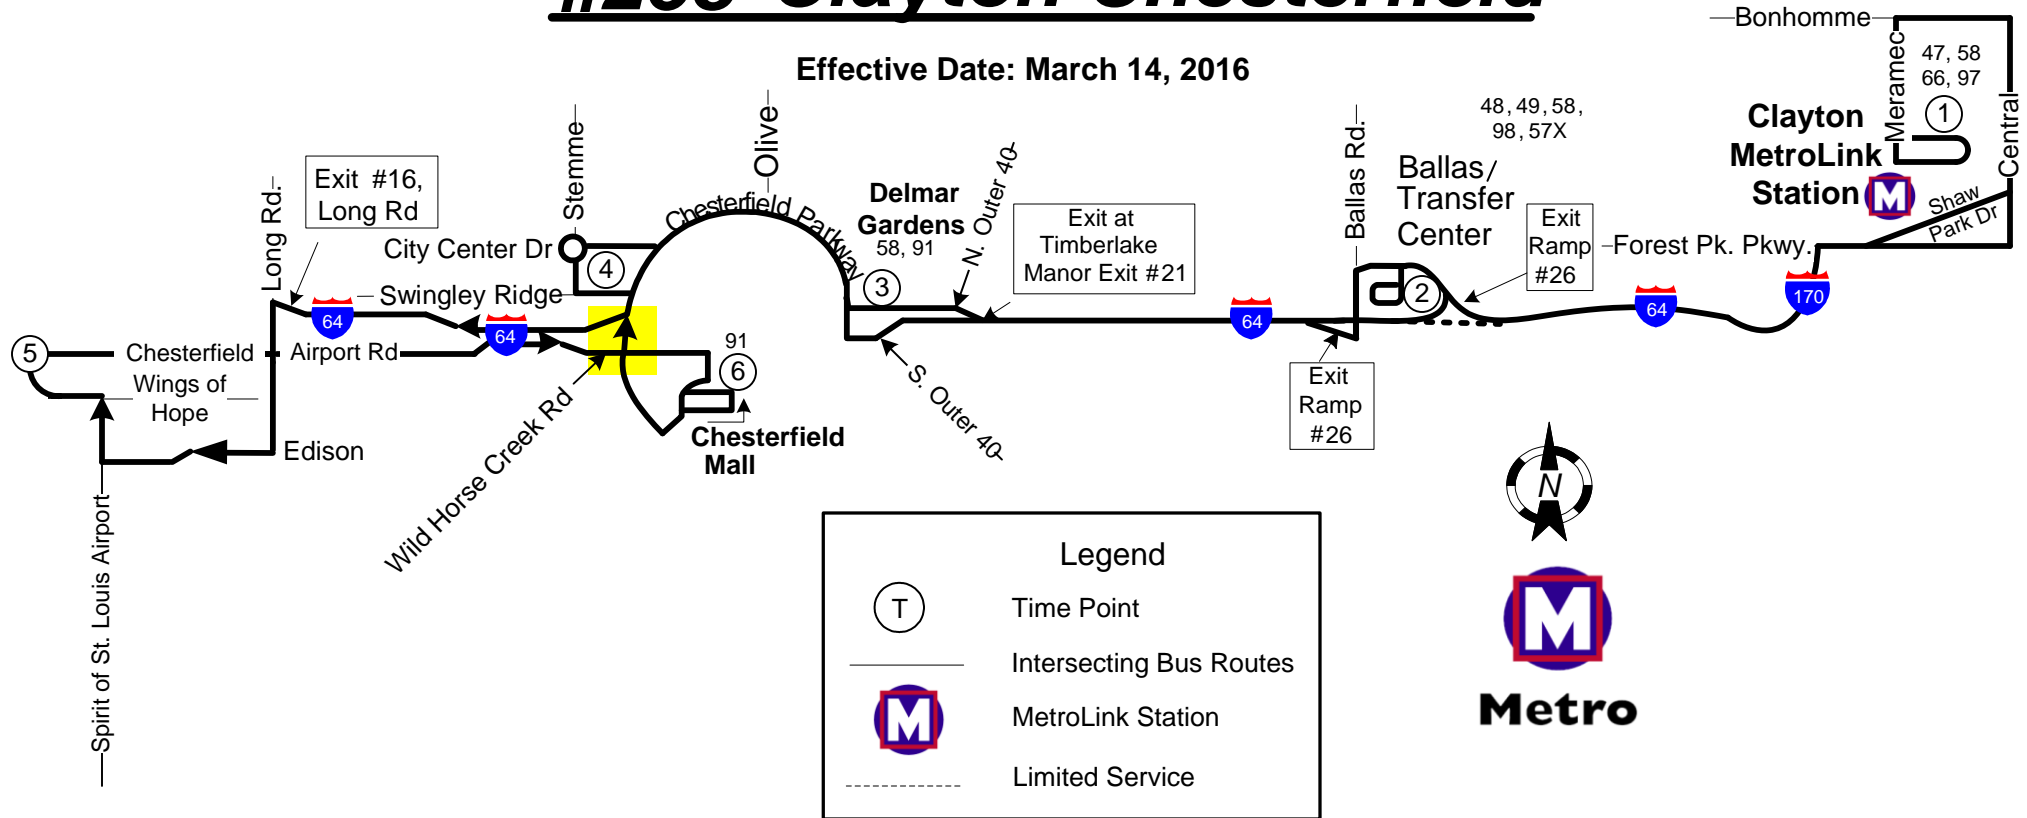

#258 Clayton Chesterfield

Effective Date: March 14, 2016

Legend	
(T)	Time Point
—	Intersecting Bus Routes
	MetroLink Station
- - -	Limited Service

Metro