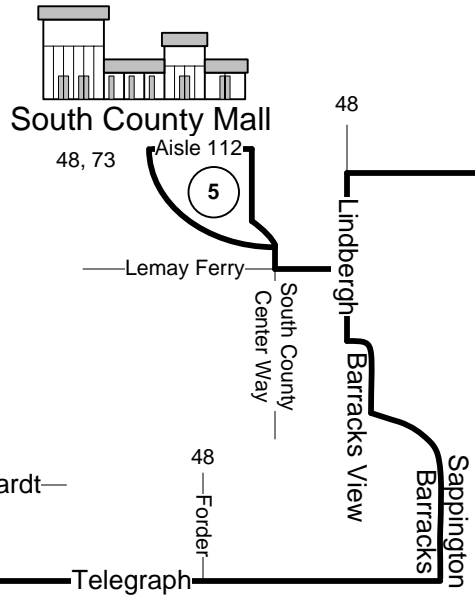

#17 Oakville

Effective Date: March 14, 2016

Metro

Legend

- 1 Time Point
- Intersecting Bus Routes
- - - Limited Service
- MetroLink Station

Shrewsbury

Station
11, 16, 21, 30
46, 56, 210

Lansdowne

River Des Peres
Weil

21 Watson

Mackenzie

Heege 110

Reavis Barracks

Reavis Barracks

Gebhardt

Telegraph

48

Forder

48

Lindbergh

Lemay Ferry

South County
Center Way

Barracks View

Sappington
Barracks

Union

Green Park Dr.

48, 73

Aisle 112

South County Mall

4 WAC

Evergreen Lake Ind.
Blair
Green Park Ind.

Spokane